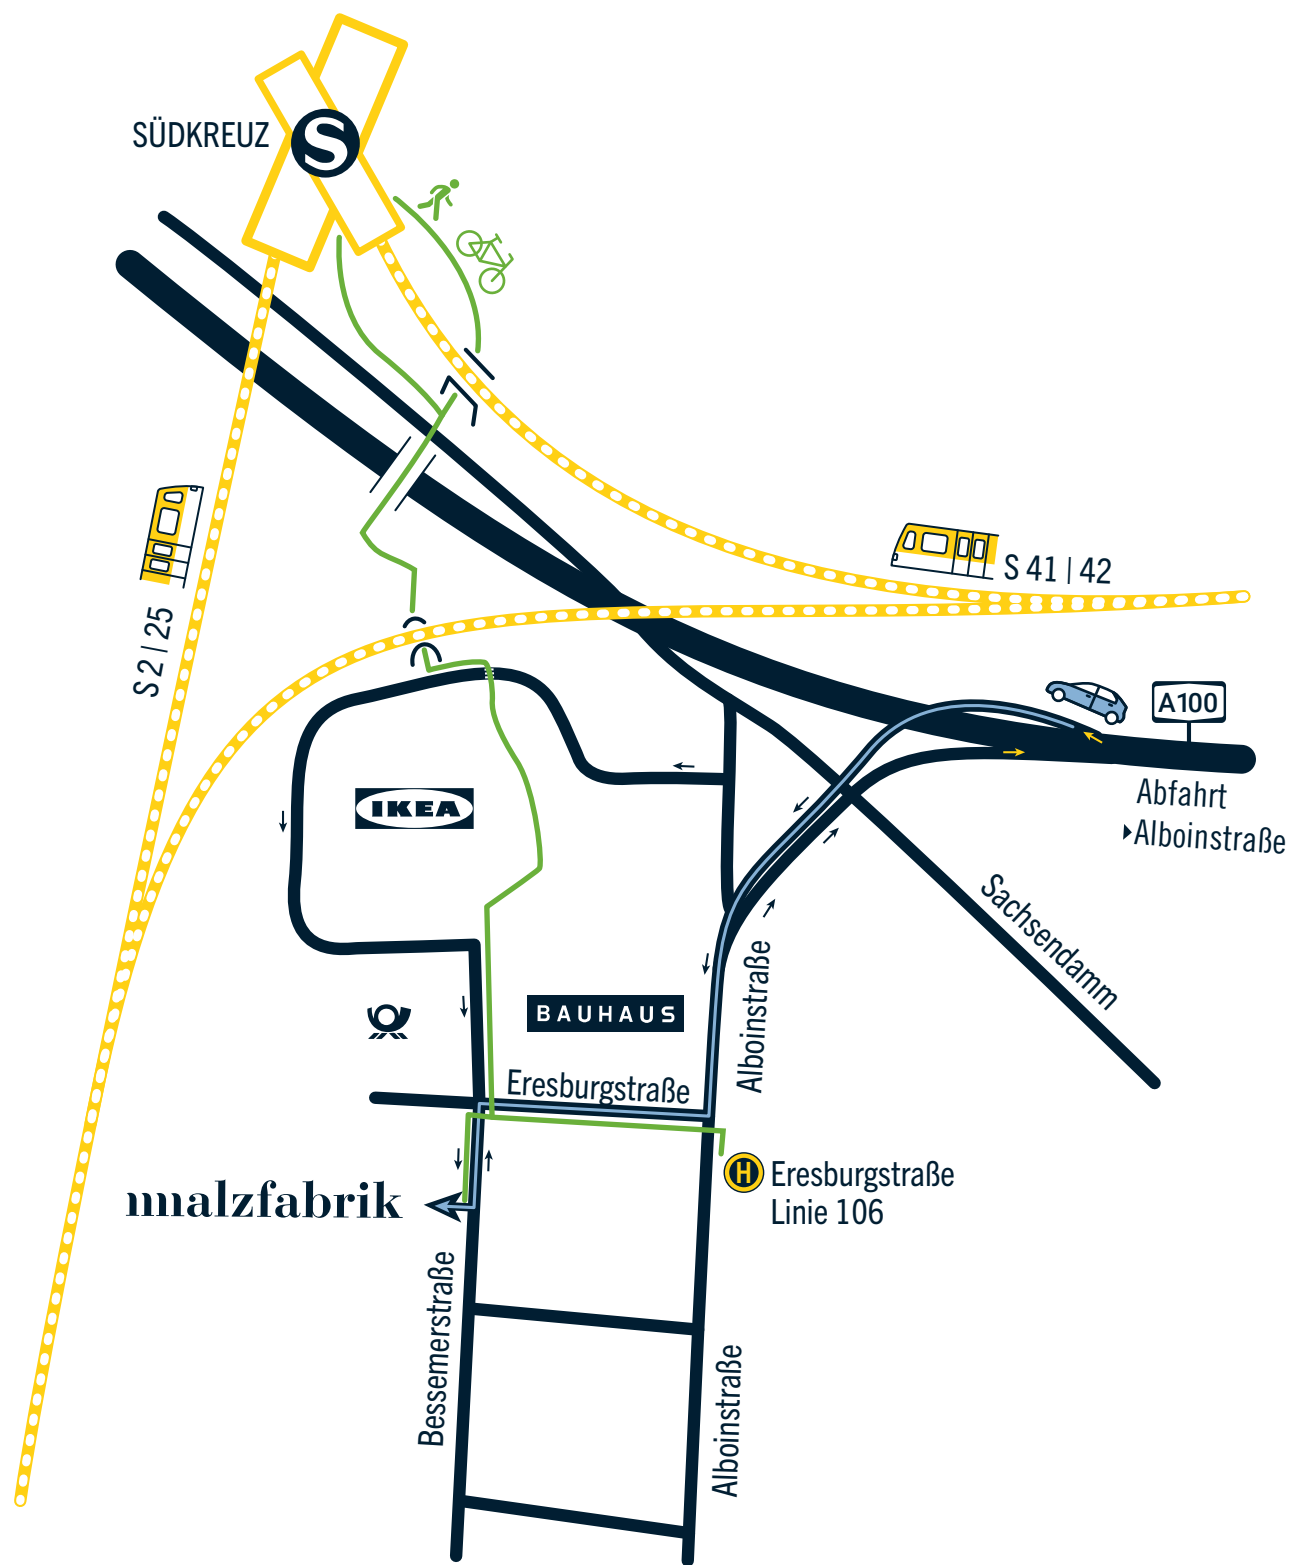

ANFAHRT

- 📍 Bessemerstr. 2-14
  12103 Berlin
- ☎ +49 30 755 17 125
- 🌐 malzfabrik-event.de
- ✉ location@malzfabrik.de