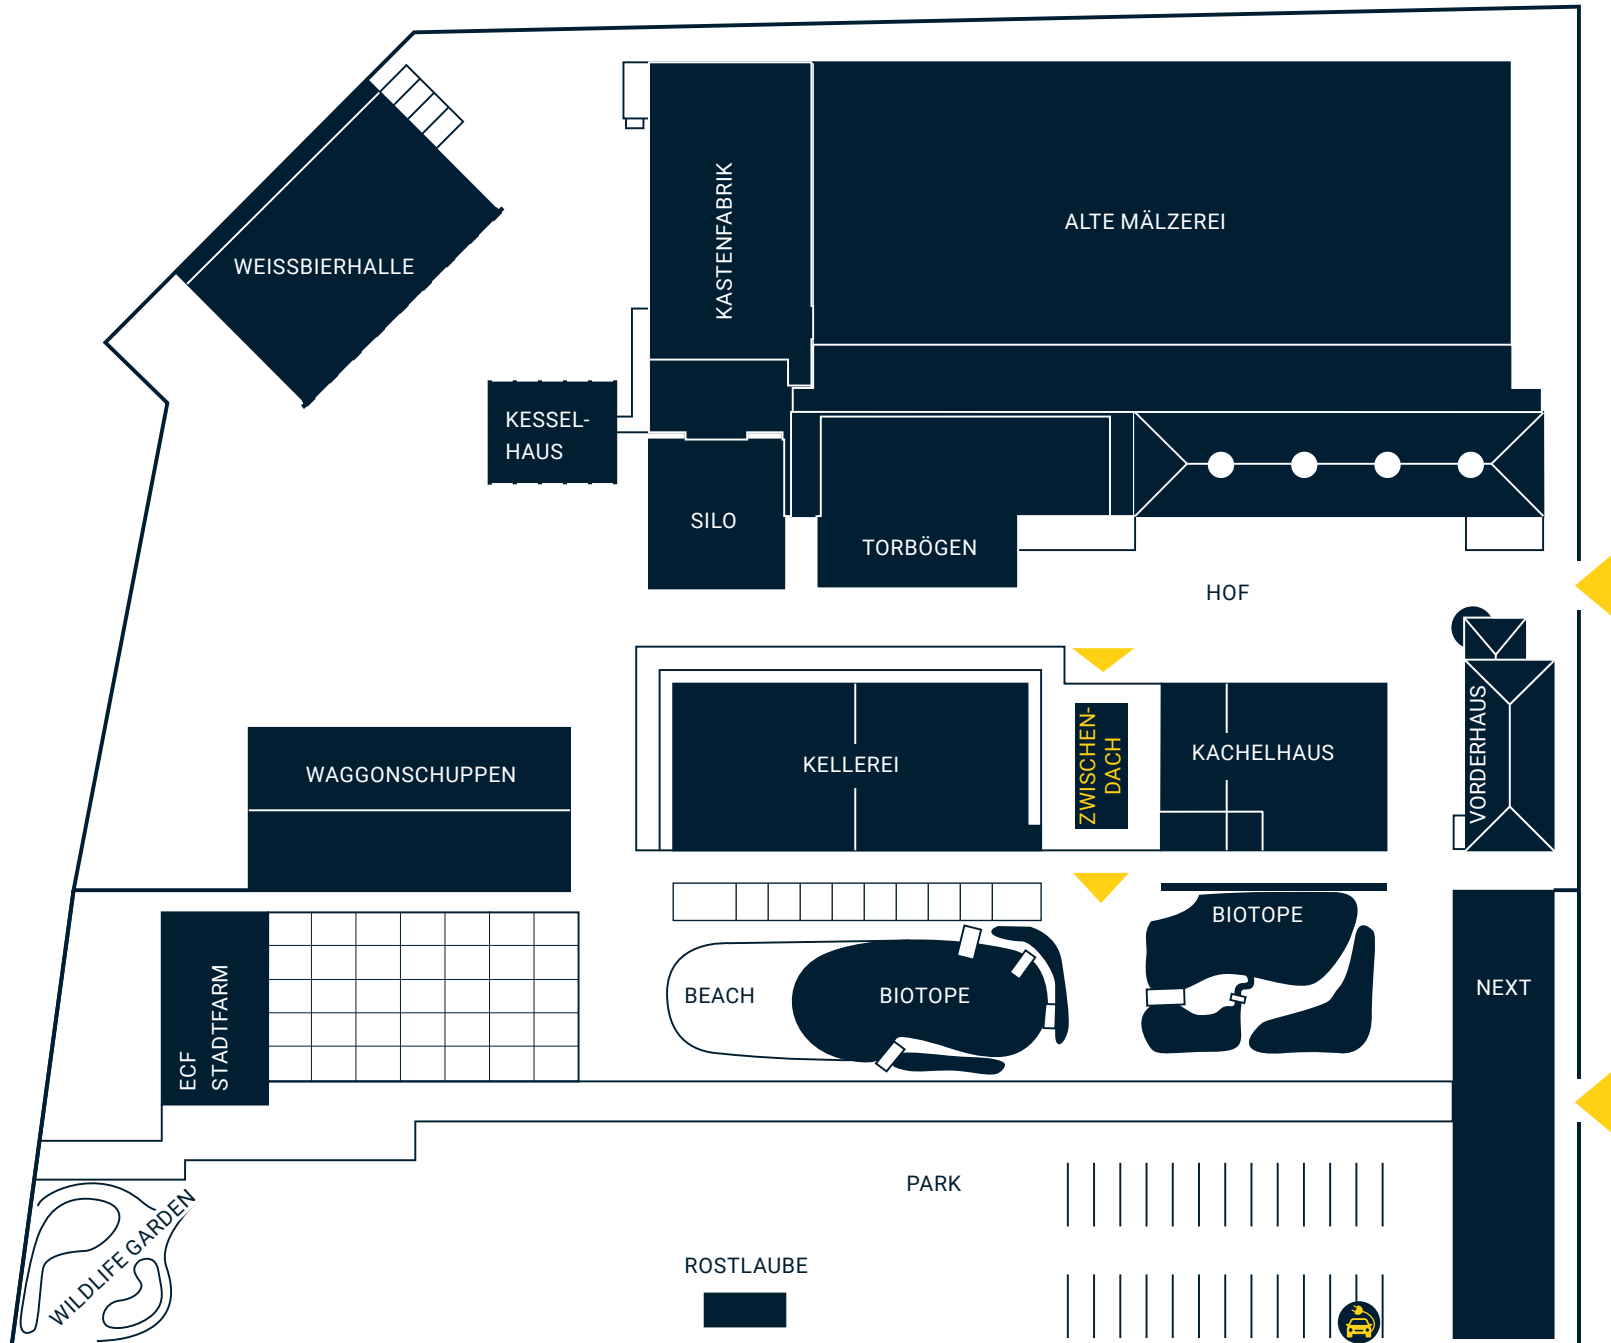

# ZWISCHENDACH

MALZFABRIK EVENT

+49 30 755 17 125 • [location@malzfabrik.de](mailto:location@malzfabrik.de)

- > **AREA:** 475 m<sup>2</sup>
- > **HEIGHT:** 4,50 m to 7,40 m
- > **LOCATION:** between 'Kachelhaus' and 'Kellerei'
- > **SHELTERED OUTDOOR AREA** with an industrial-style roof made of wood and glass domes
- > **IDEAL FOR:** summer festivals, work functions, barbecues, sporting events, markets, as a film or photo shoot location
- > **CAPACITY:** up to 400 people standing, up to 300 people in row seating
- > **INFRASTRUCTURE:** parking spaces, maximum load approx. CEE 32A via the park, mains water supply, ramp belonging to the tenant collective available on request
- > **RECOMMENDATION:** booking in combination with 'Maschinenhalle', courtyard and/or park

The roof connects the 'Kachelhaus' building to the 'Kellerei', as well as linking the courtyard to the park. This sheltered area is remarkably light because of its open structure with two sides leading to the courtyard and park respectively and two glass domes built into the roof. The structure's wood and steel combination has a special charm, which is complemented by the two supporting brick walls.

The 'Zwischendach' is also bookable as unique film and photo shoot location.

© Ben and Jerrys / Björn Reschabek

© Engagement Global / Frederik Schramm

© Heureka 2017

# GROUND VIEW