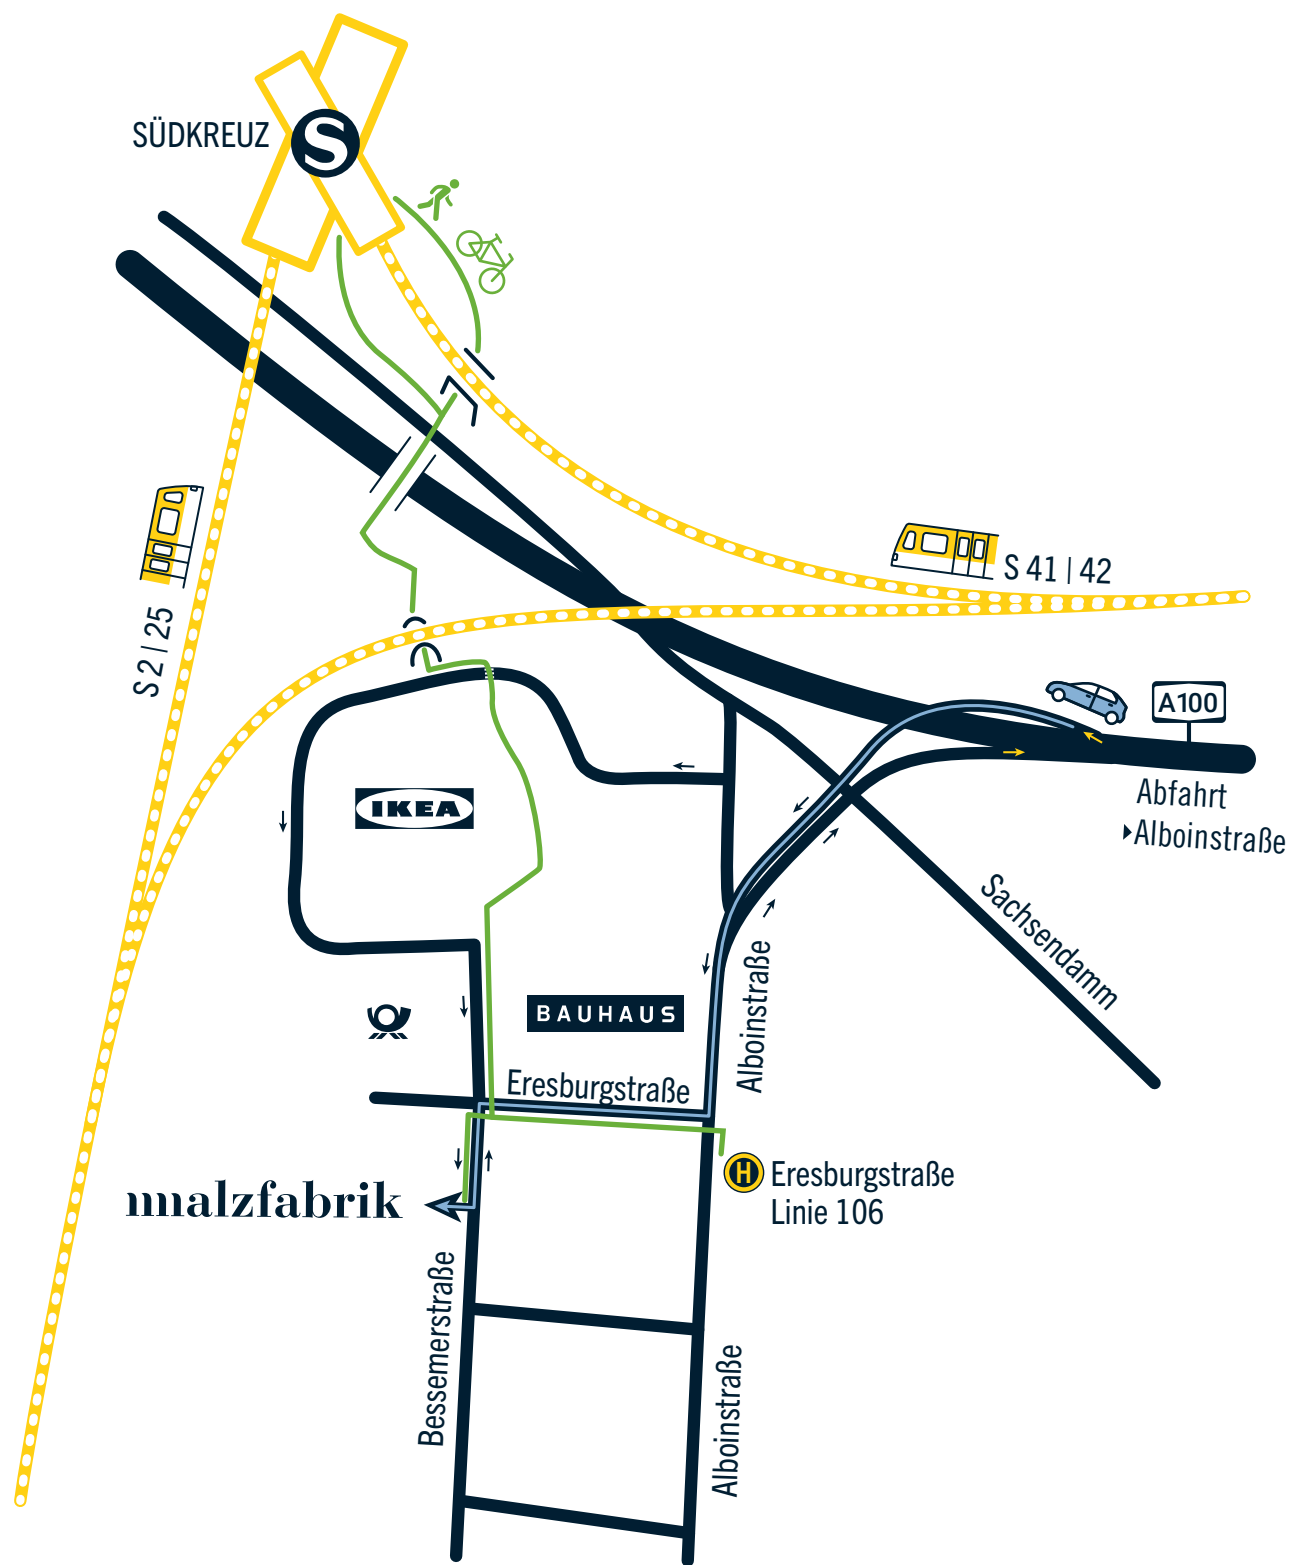

APPROACH

- Bessemerstr. 2-14
  12103 Berlin
- +49 30 755 17 125
- malzfabrik-event.de
- location@malzfabrik.de