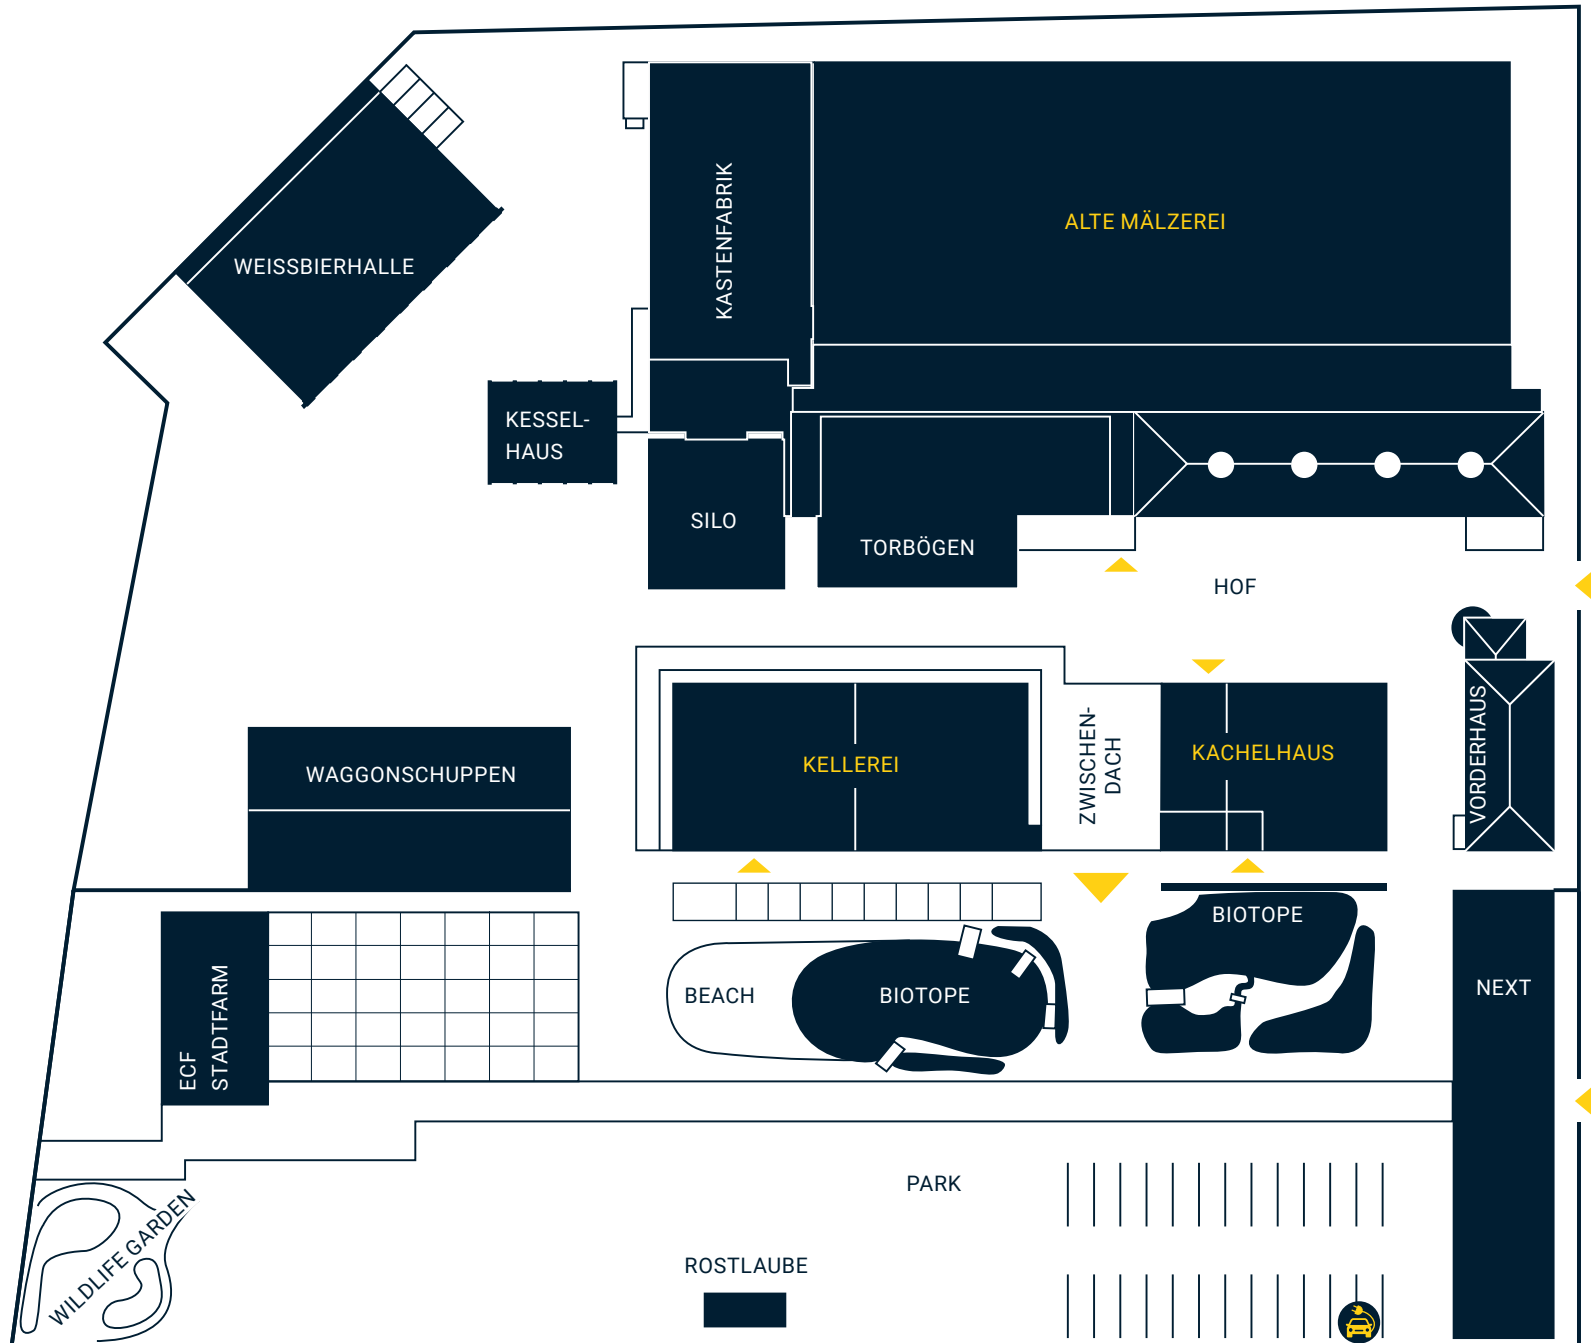

STAIRCASES

MALZFABRIK EVENT

+49 30 755 17 125 • location@malzfabrik.de

- › **LAYOUT:** industrial charm across many floors, and original fixtures dating back to varying historical periods
- › **STAIRCASES** with metal railings, lattice windows and original patina
- › **IDEAL FOR:** film and photo shoots
- › **LOCATION:** 'Alte Mälzerei', 'Kachelhaus', 'Kellerei'
- › **INFRASTRUCTURE:** unsecured, toilets in outdoor area, parking facilities, partial mains power supply

SPIRIT

Handwritten graffiti including "SPIRIT", "BANK", "CND", and "OPRIT".

WC

GROUND VIEW

ALTE MÄLZEREI

- › Stair Cases ↗
- › Hallways ↗
- › Halls ↗
- › Special Rooms ↗

OUTDOORS

- › Hof ↗
- › Park ↗
- › Zwischendach ↗
- › Rostlaube ↗
- › Torbögen ↗

KACHELHAUS

- › Maschinenhalle ↗
- › Speicher ↗
- › Studio ↗
- › Lichtkeller ↗
- › Tankraum ↗
- › Sonnendeck ↗

APPROACH

- Bessemerstr. 2-14
12103 Berlin
- +49 30 755 17 125
- malzfabrik-event.de
- location@malzfabrik.de