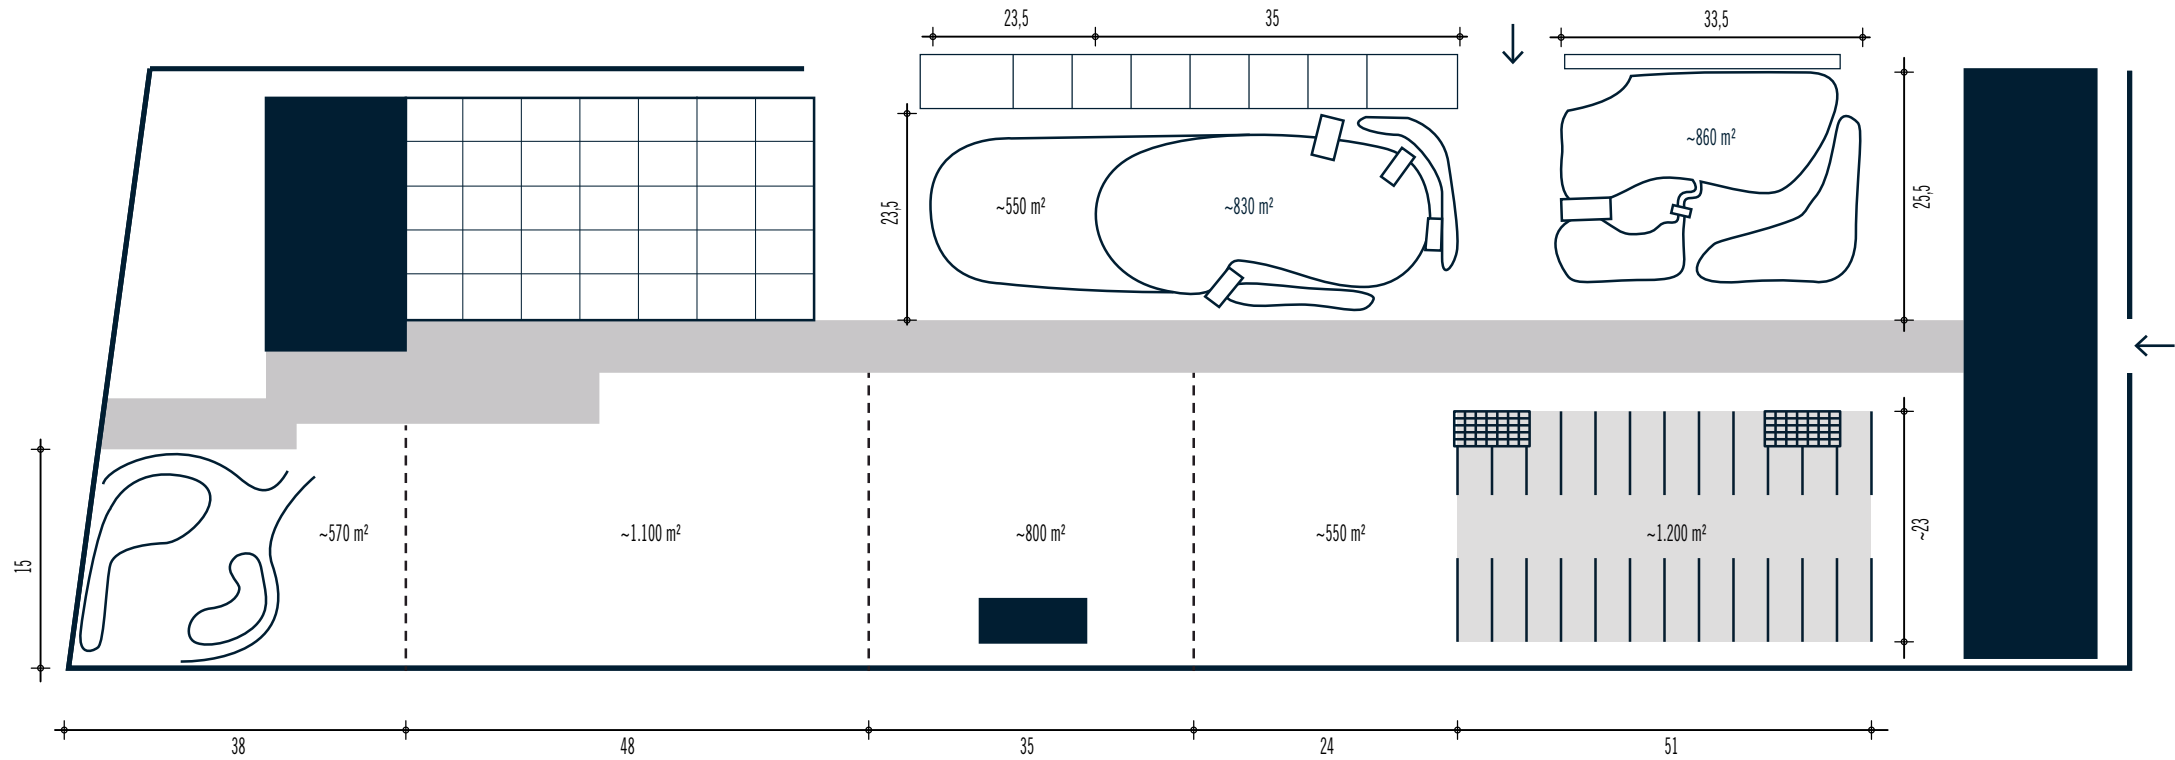

# ROSTLAUBE

- › AREA: 13 m<sup>2</sup> | add. 6 m<sup>2</sup> terrace
- › HEIGHT: 2,20 m
- › LOCATION: park, directly opposite the beach area

 ROSE ARCHES

 EV CHARGING STATION

# ROSTLAUBE

- › AREA: 13 m<sup>2</sup> | add. 6 m<sup>2</sup> terrace
- › HEIGHT: 2,20 m
- › LOCATION: park, directly opposite the beach area