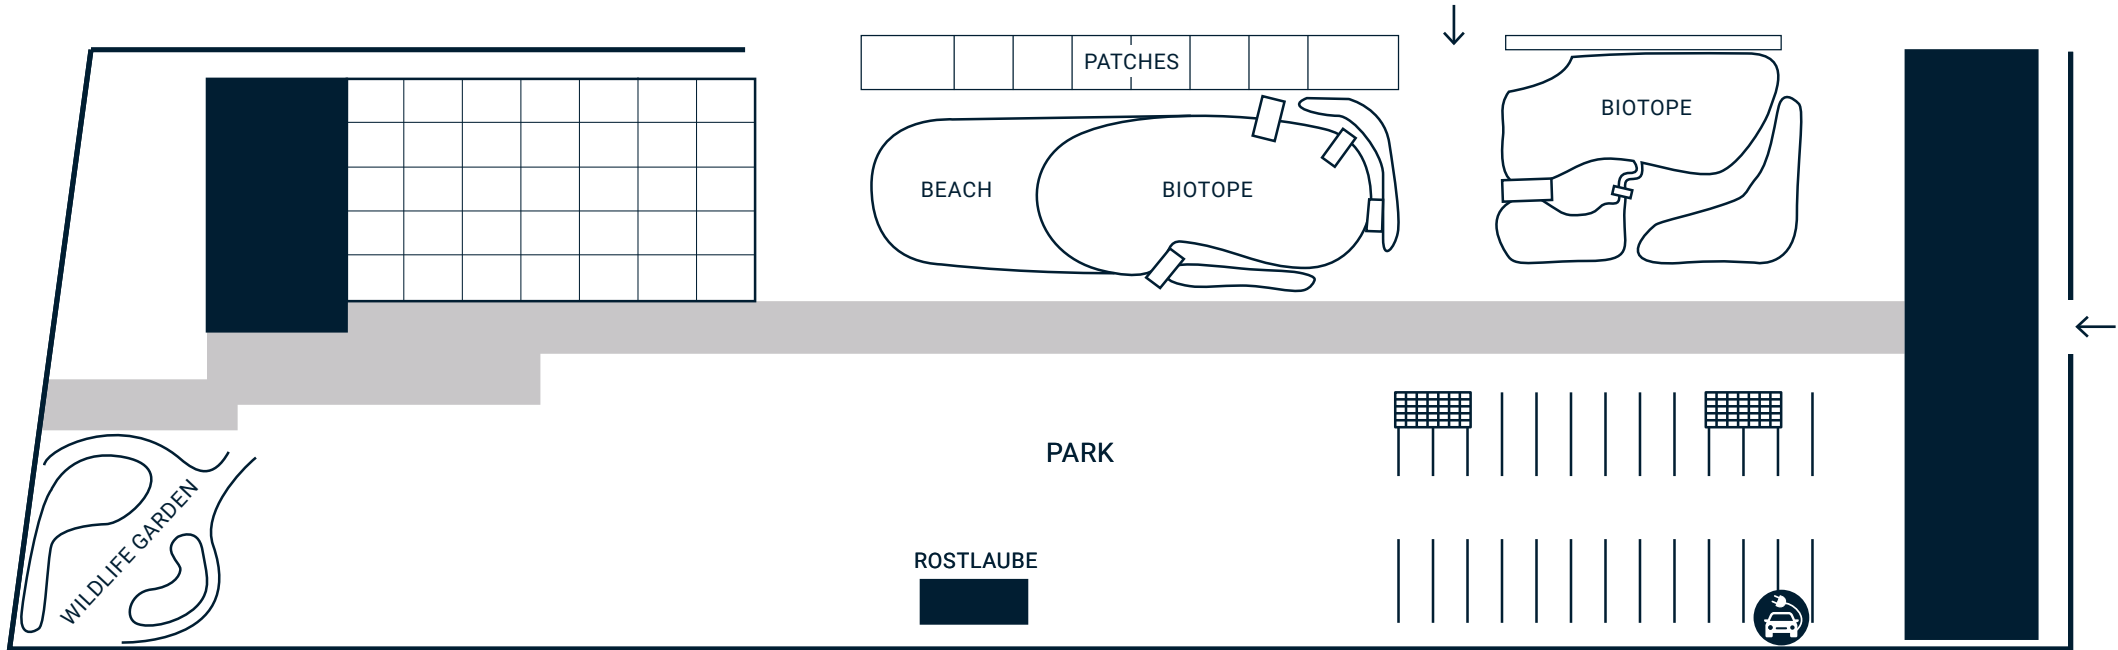

Nestled into the centre of the parkland, the 'Rostlaube' is a prime event location. The large window façades provide a stunning view of the grounds. The container is fitted with a sound system, kitchen area and furniture, making it an ideal location for smaller celebrations. The 'Rostlaube' is surrounded by grass meadows and is just a stone's throw away from the urban farm, beach, grandstand, outdoor restrooms and the wildlife garden.

# ROSTLAUBE

- › AREA: 13 m<sup>2</sup> | add. 6 m<sup>2</sup> terrace
- › HEIGHT: 2,20 m
- › LOCATION: park, directly opposite the beach area

 ROSE ARCHES

 EV CHARGING STATION

# ROSTLAUBE

- › AREA: 13 m<sup>2</sup> | add. 6 m<sup>2</sup> terrace
- › HEIGHT: 2,20 m
- › LOCATION: park, directly opposite the beach area