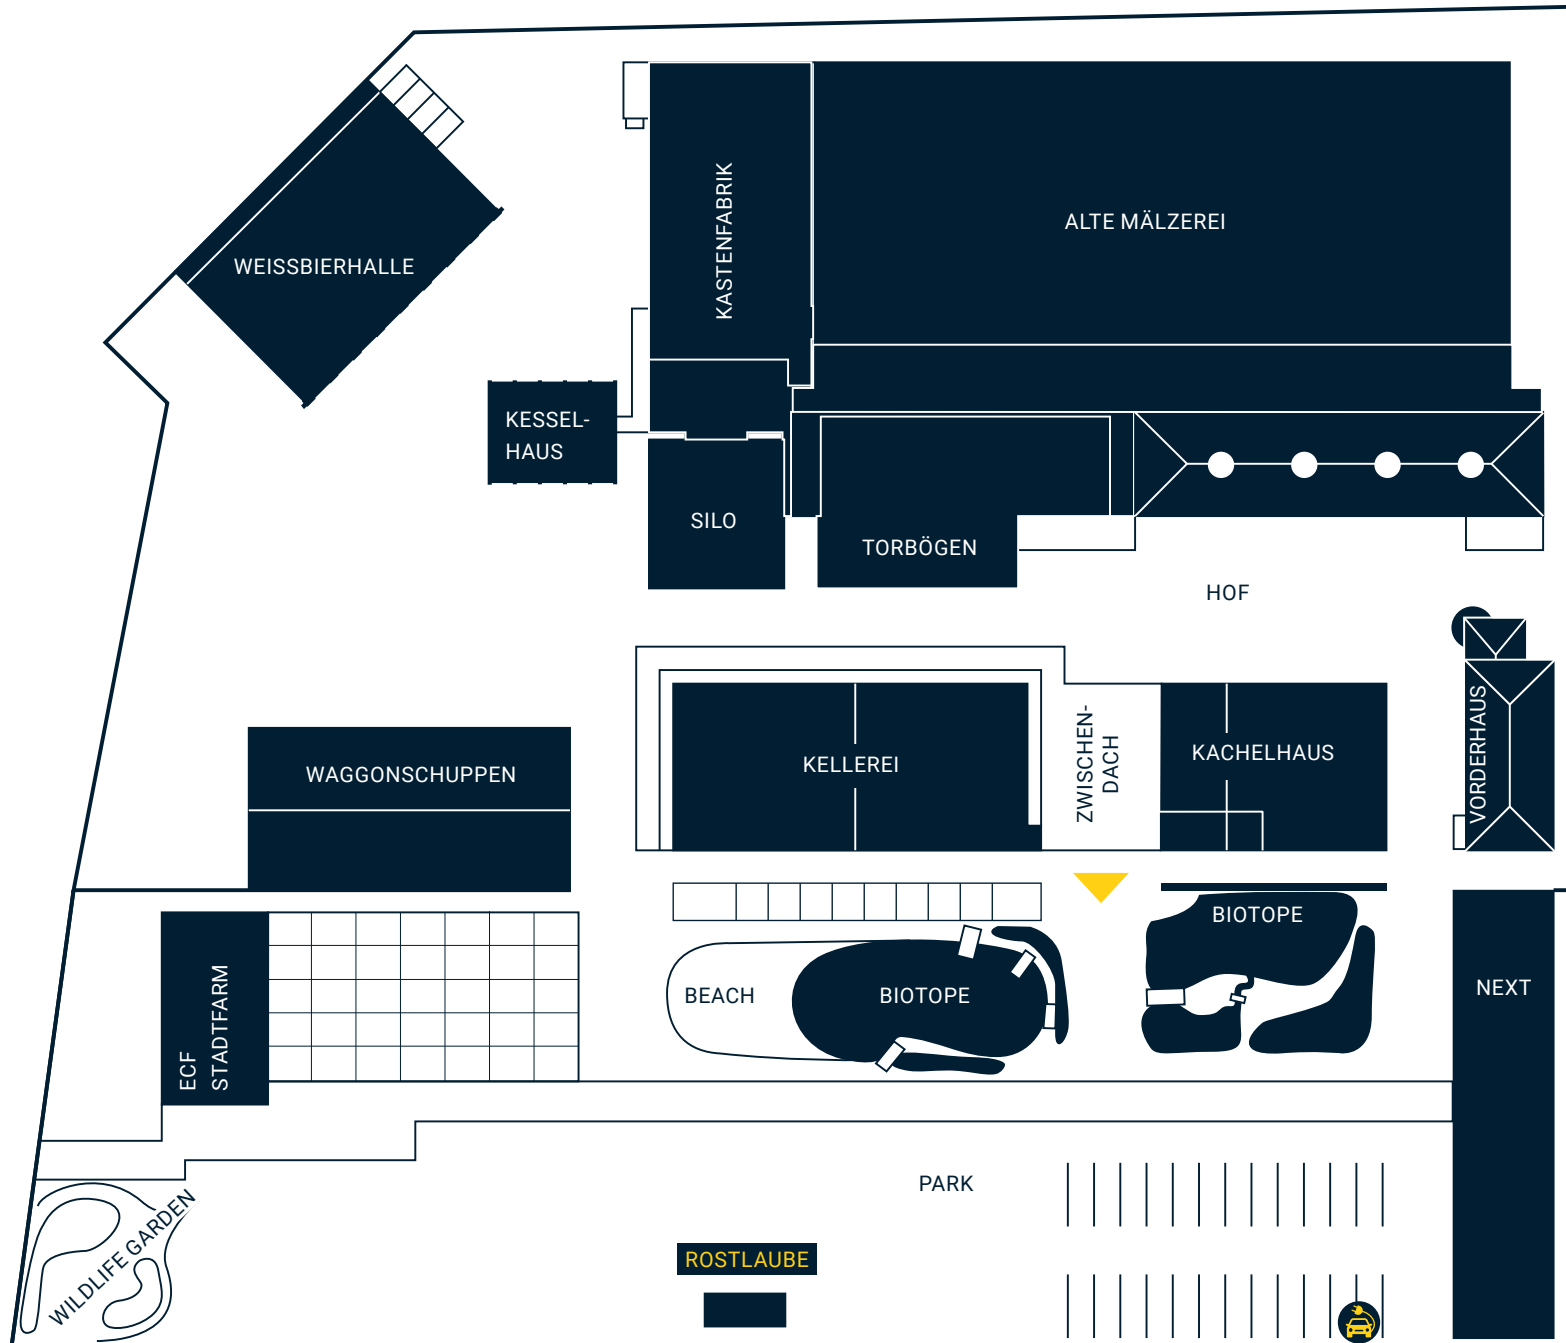

GROUND VIEW

OUTDOORS

- › Rostlaube ↗
- › Park ↗
- › Hof ↗
- › Zwischendach ↗
- › Torbögen ↗

KACHELHAUS

- › Maschinenhalle ↗
- › Speicher ↗
- › Studio ↗
- › Lichtkeller ↗
- › Tankraum ↗
- › Sonnendeck ↗

ALTE MÄLZEREI

- › Special Rooms ↗
- › Halls ↗
- › Stair Cases ↗
- › Hallways ↗