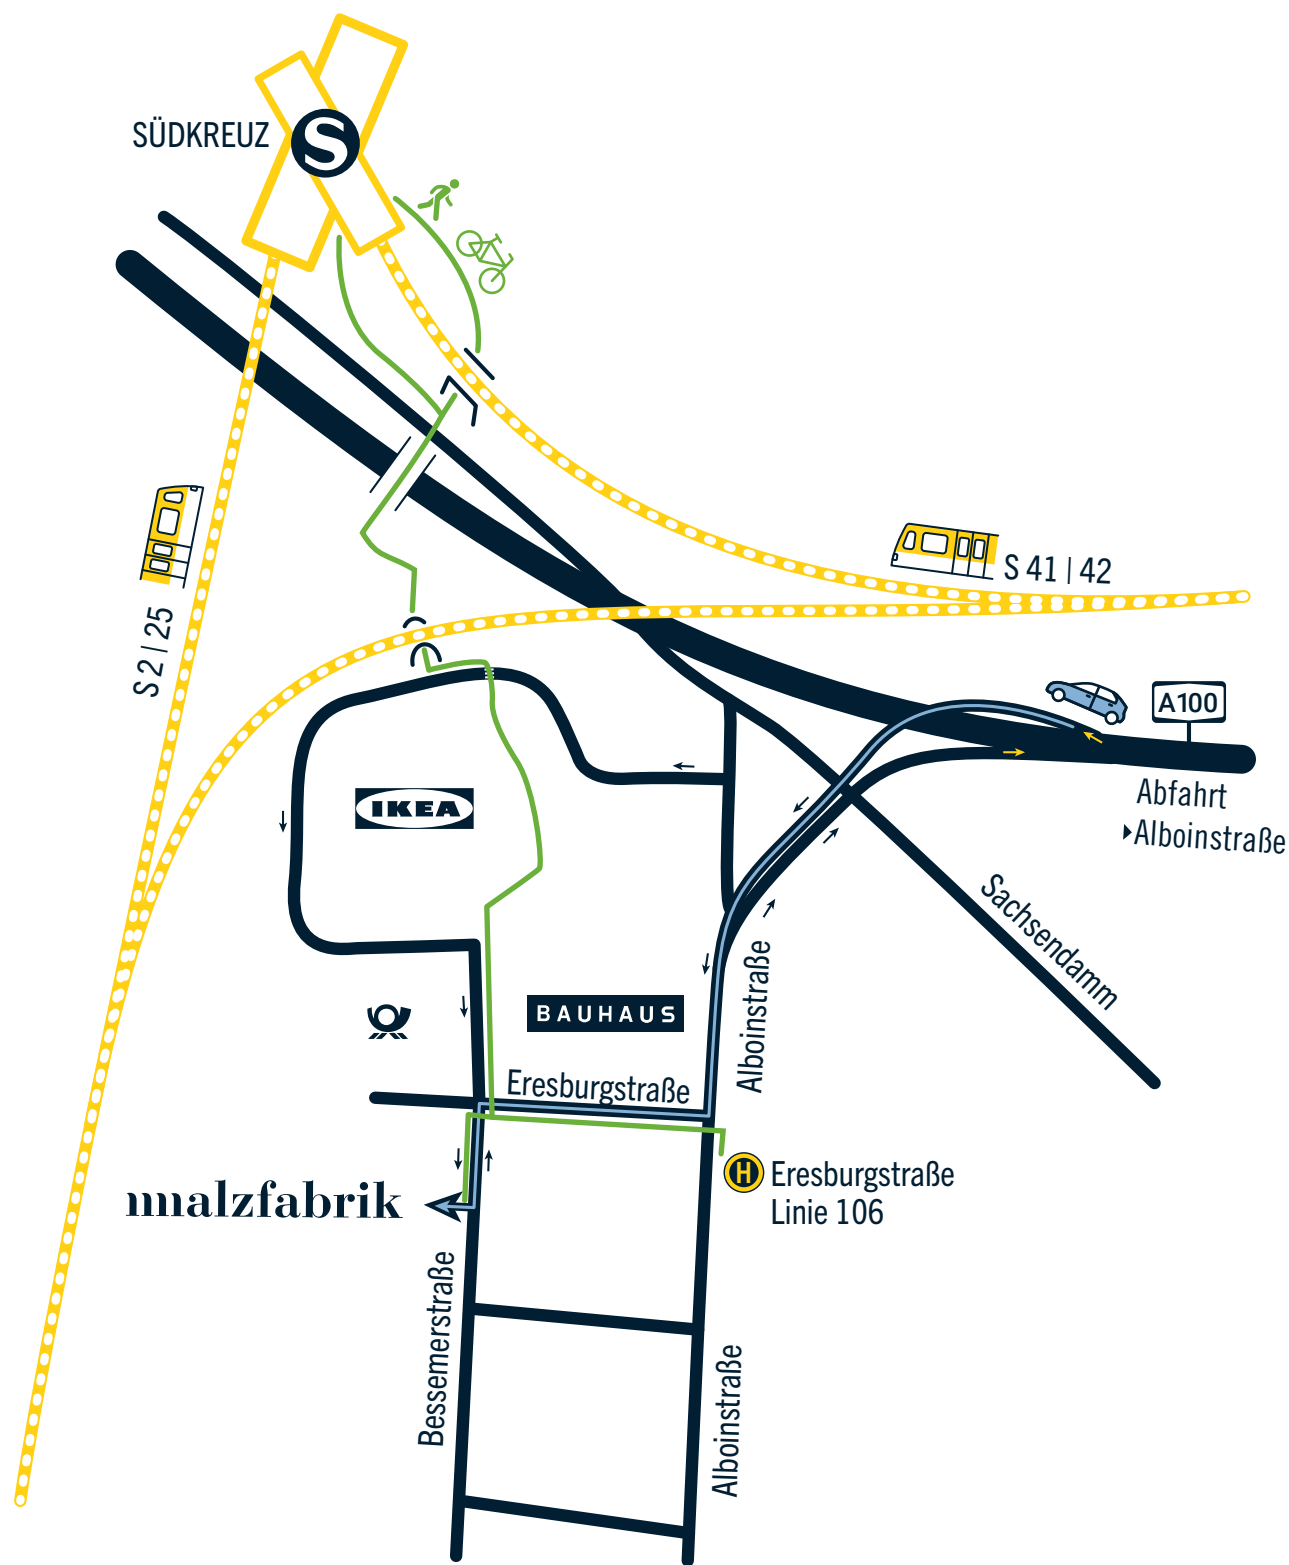

APPROACH

- 📍 Bessemerstr. 2-14
  12103 Berlin
- ☎ +49 30 755 17 125
- 🌐 malzfabrik-event.de
- ✉ location@malzfabrik.de