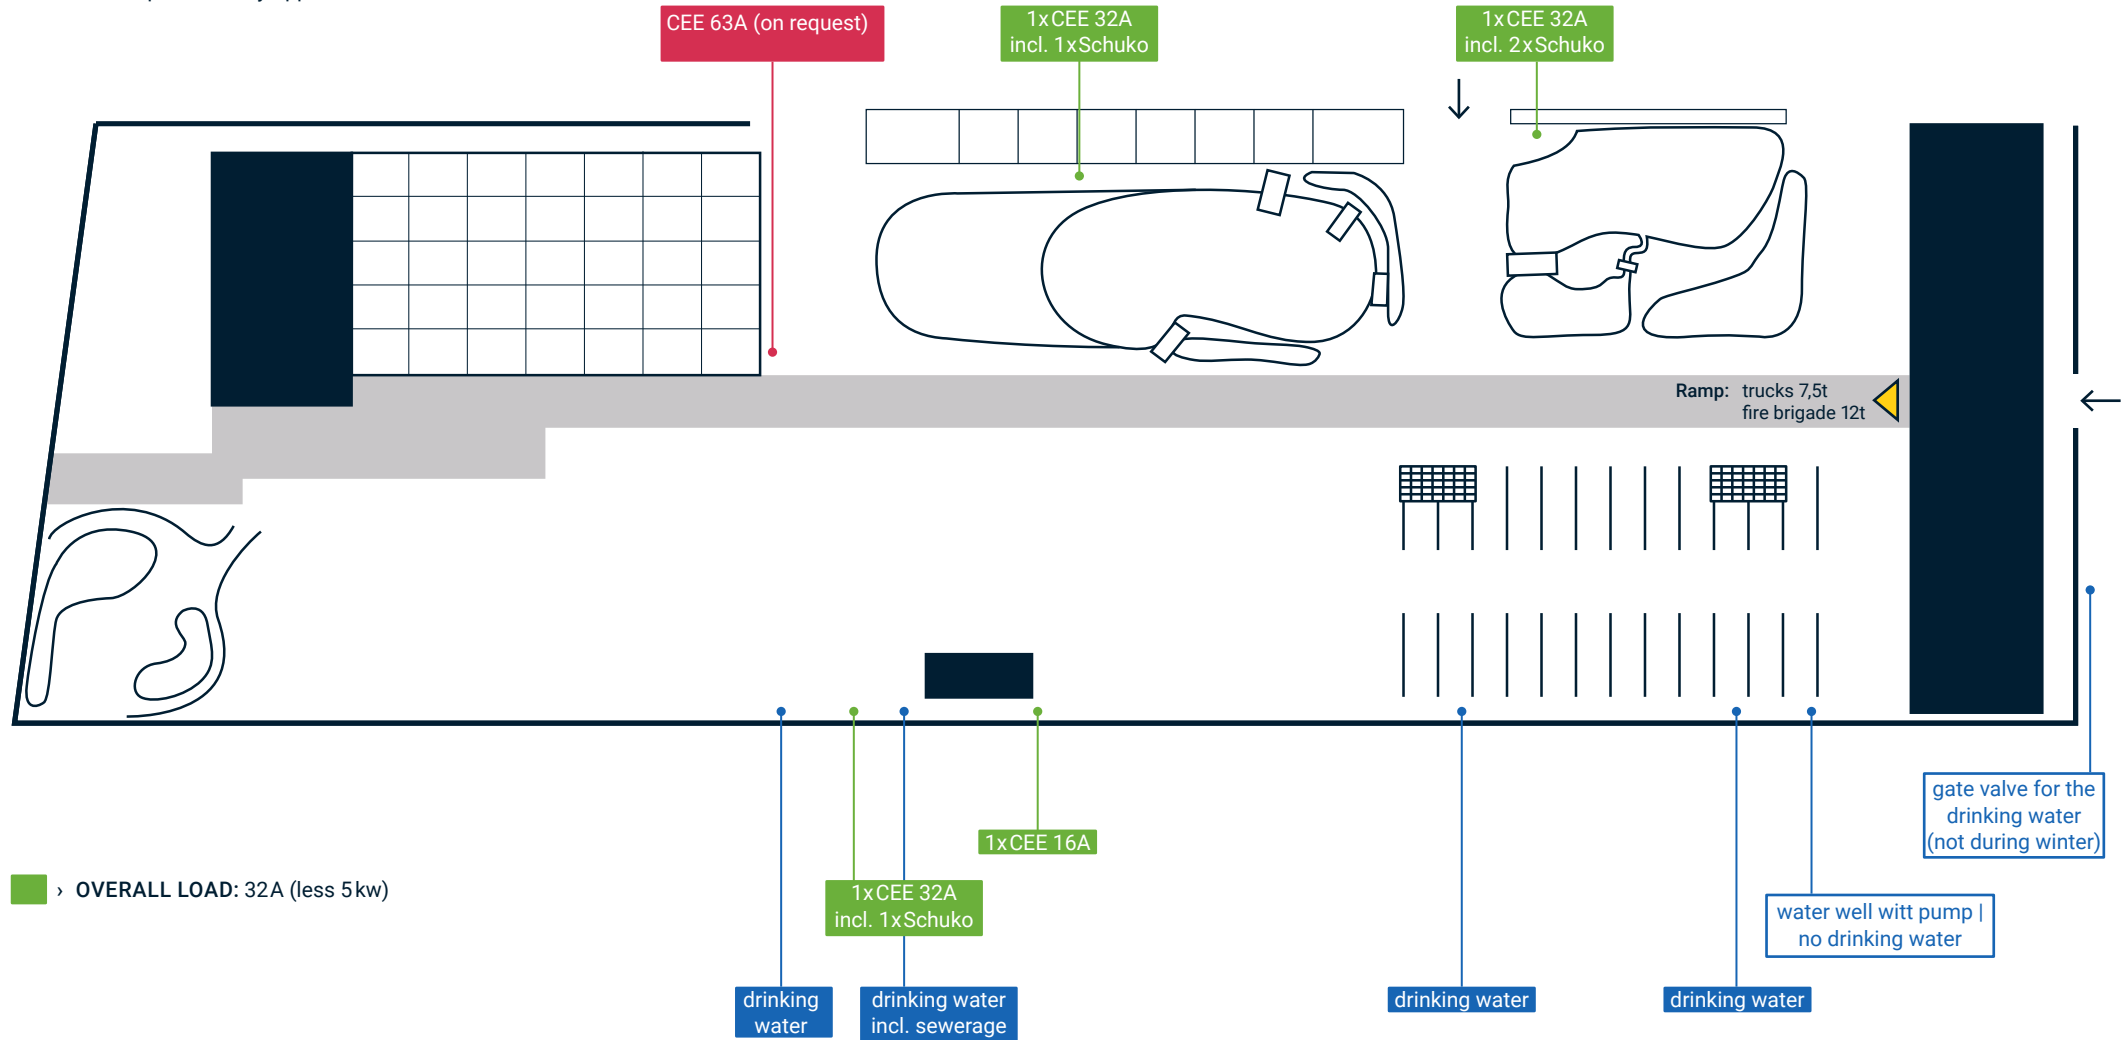

Nestled into the centre of the parkland, the 'Rostlaube' is a prime event location. The large window façades provide a stunning view of the grounds. The container is fitted with a sound system, kitchen area and furniture, making it an ideal location for smaller celebrations. The 'Rostlaube' is surrounded by grass meadows and is just a stone's throw away from the urban farm, beach, grandstand, outdoor restrooms and the wildlife garden.

# ROSTLAUBE

- › AREA: 13 m<sup>2</sup> | add. 6 m<sup>2</sup> terrace
- › HEIGHT: 2,20 m
- › LOCATION: park, directly opposite the beach area

 ROSE ARCHES

 EV CHARGING STATION

# ROSTLAUBE

- › AREA: 13 m<sup>2</sup> | add. 6 m<sup>2</sup> terrace
- › HEIGHT: 2,20 m
- › LOCATION: park, directly opposite the beach area