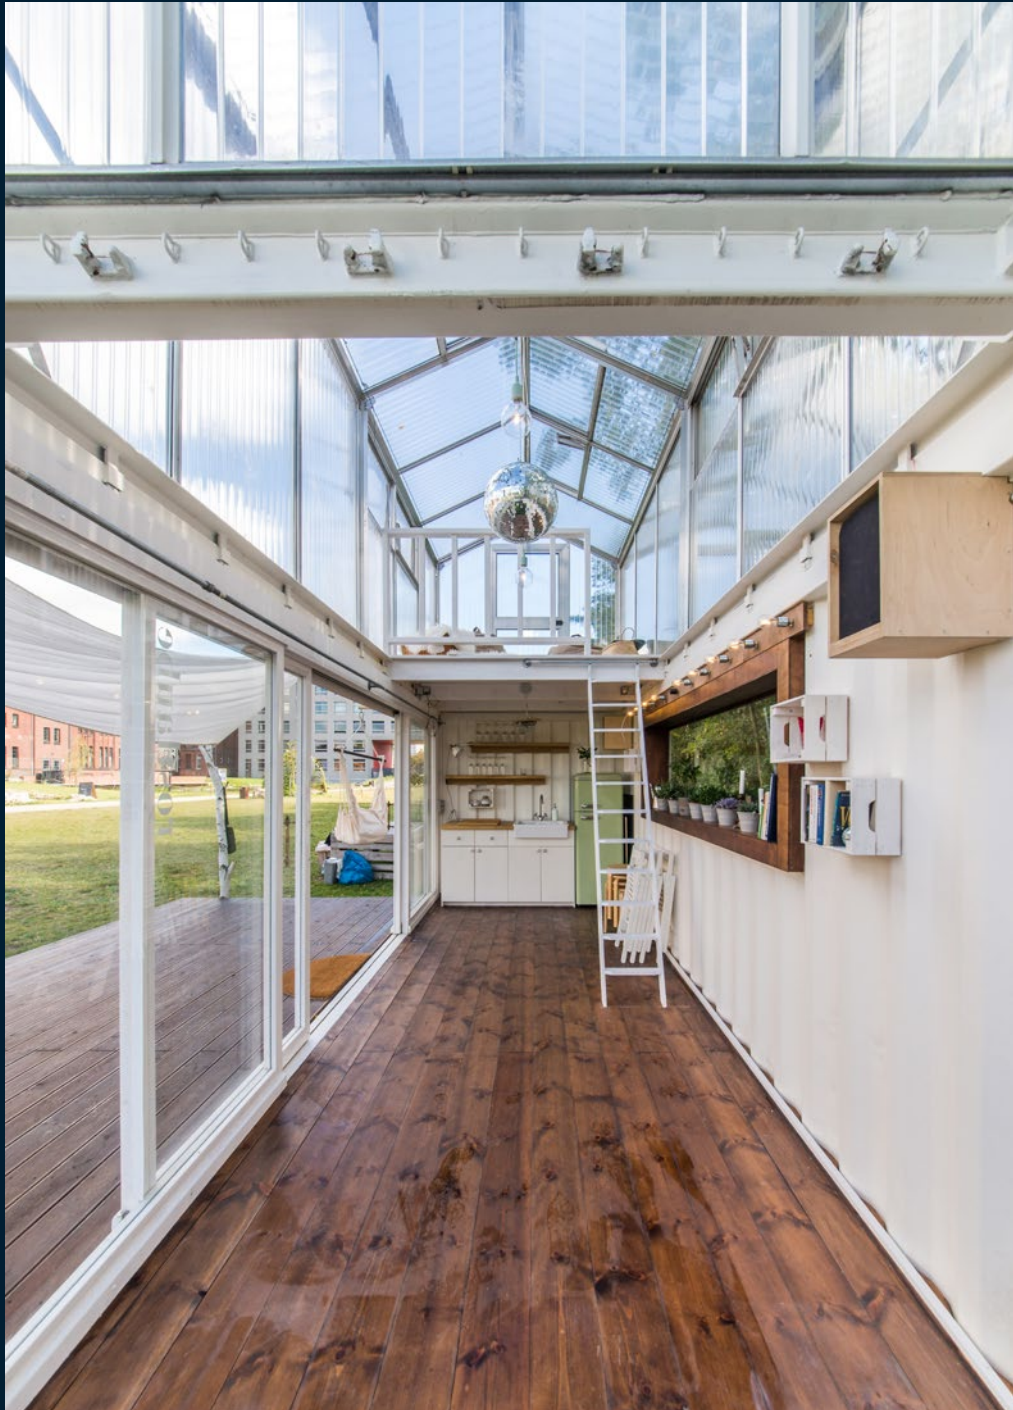

# ROSTLAUBE

MALZFABRIK EVENT

+49 30 755 17 125 • [location@malzfabrik.de](mailto:location@malzfabrik.de)

malzfabrik

malzfabrik

- > **AREA:** 13 m<sup>2</sup> | add. 6 m<sup>2</sup> terrace
- > **HEIGHT:** 2,20 m
- > **LOCATION:** park, directly opposite the beach area
- > **RENOVATED SHIPPING CONTAINER** with plenty of charm, its own wooden terrace and an uninterrupted view of the parkland
- > **IDEAL FOR:** summer festivals, barbecues, small work functions, meetings, private parties
- > **CAPACITY:** up to 10 people inside, up to 50 people when including the terrace area
- > **INFRASTRUCTURE:** A + + refrigerator with freezer compartment, 1.6 m kitchen sink area with mains water supply, fitted with indoor lighting system, 1 x CEE 16 A supply in outdoor area, access to restrooms
- > **FACILITIES:** timber floorboards, mobile bar, disco ball, kitchenware, awning over the wooden terrace, tabletop Teufel stereo speakers with connecting mini-jack cable
- > **RECOMMENDATION:** booking in combination with park

Nestled into the centre of the parkland, the 'Rostlaube' is a prime event location. The large window façades provide a stunning view of the grounds. The container is fitted with a sound system, kitchen area and furniture, making it an ideal location for smaller celebrations. The 'Rostlaube' is surrounded by grass meadows and is just a stone's throw away from the urban farm, beach, grandstand, outdoor restrooms and the wildlife garden.

# ROSTLAUBE

- › AREA: 13 m<sup>2</sup> | add. 6 m<sup>2</sup> terrace
- › HEIGHT: 2,20 m
- › LOCATION: park, directly opposite the beach area

 ROSE ARCHES

 EV CHARGING STATION