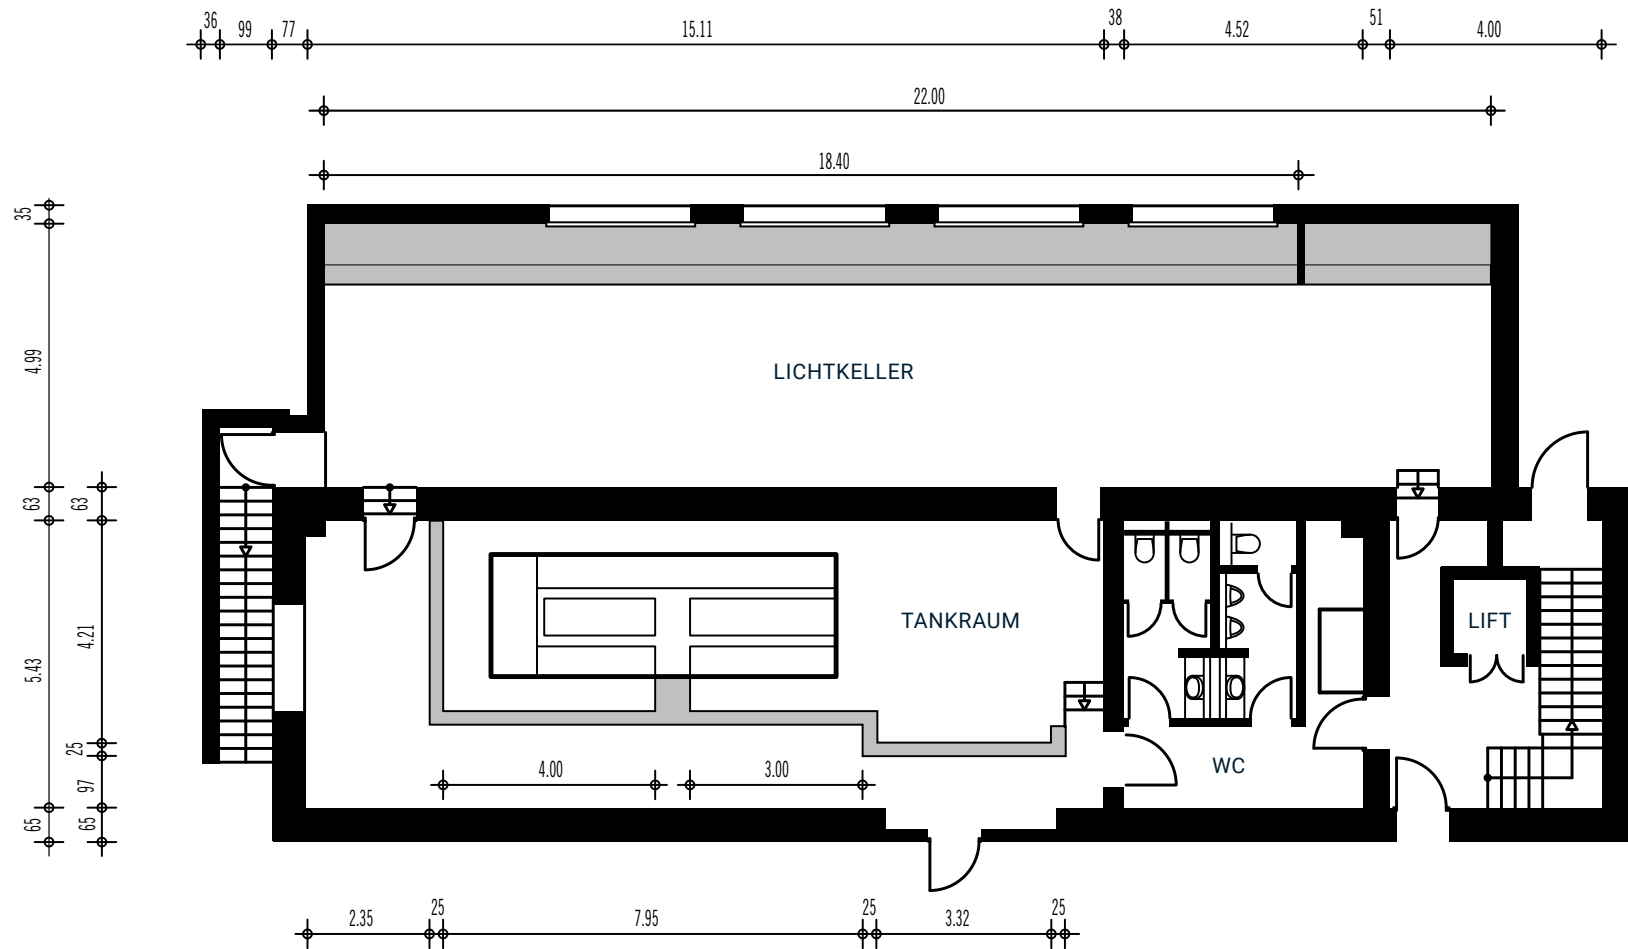

# LICHTKELLER

- › AREA: 109 m<sup>2</sup> | add. 15 m<sup>2</sup> adjoining areas
- › HEIGHT: 3,60 m
- › LOCATION: basement of the ‚Kachelhaus‘

# LICHTKELLER

› AREA: 109 m<sup>2</sup> | add. 15 m<sup>2</sup> adjoining areas

› HEIGHT: 3,60 m

› LOCATION: basement of the ‚Kachelhaus‘

# LICHTKELLER

- › AREA: 109 m<sup>2</sup> | add. 15 m<sup>2</sup> adjoining areas
- › HEIGHT: 3,60 m
- › LOCATION: basement of the ‚Kachelhaus‘

● Schuko 16A