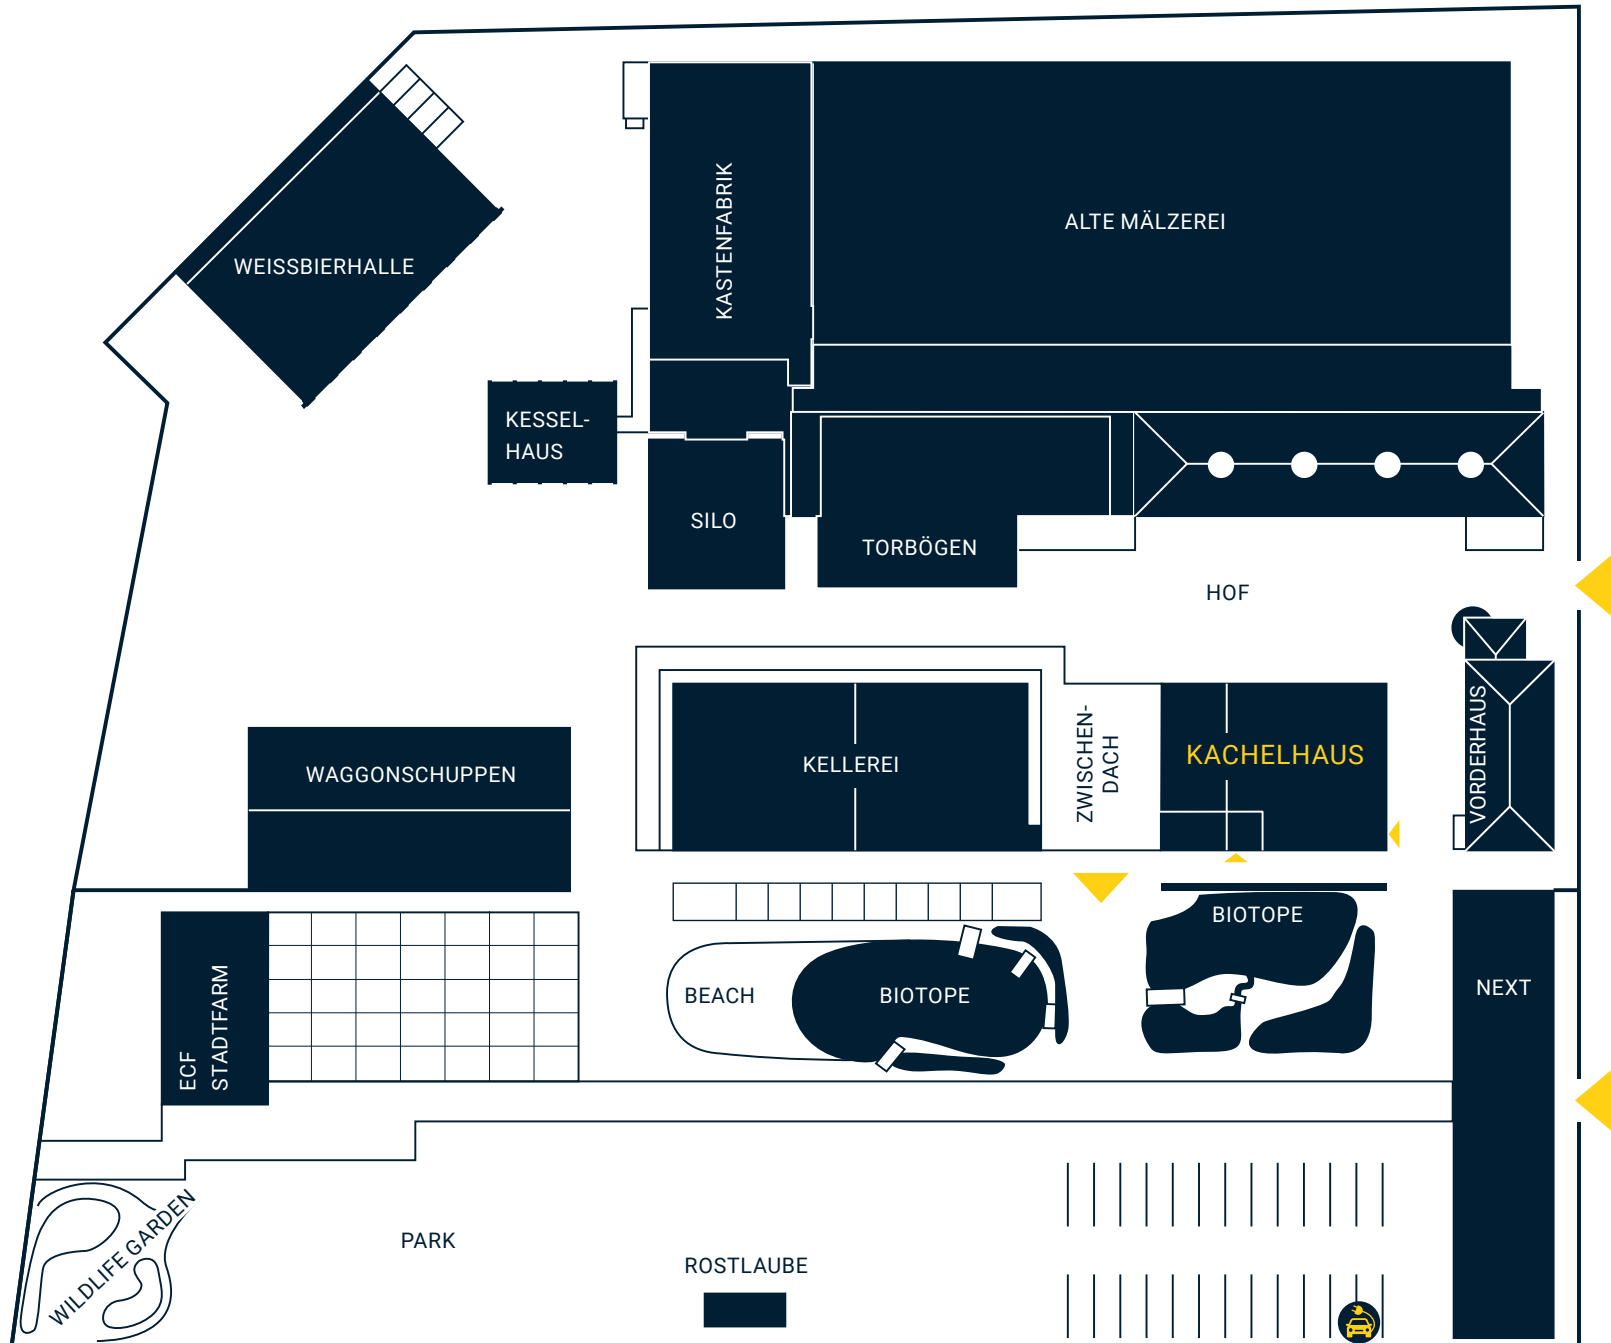

# LICHTKELLER

› AREA: 109 m<sup>2</sup> | add. 15 m<sup>2</sup> adjoining areas

› HEIGHT: 3,60 m

› LOCATION: basement of the ‚Kachelhaus‘

# LICHTKELLER

- › AREA: 109 m<sup>2</sup> | add. 15 m<sup>2</sup> adjoining areas
- › HEIGHT: 3,60 m
- › LOCATION: basement of the ‚Kachelhaus‘

● Schuko 16A

# GROUND VIEW

## KACHELHAUS

- ▶ Lichtkeller ↗
- › Maschinenhalle ↗
- › Speicher ↗
- › Studio ↗
- › Tankraum ↗
- › Sonnendeck ↗