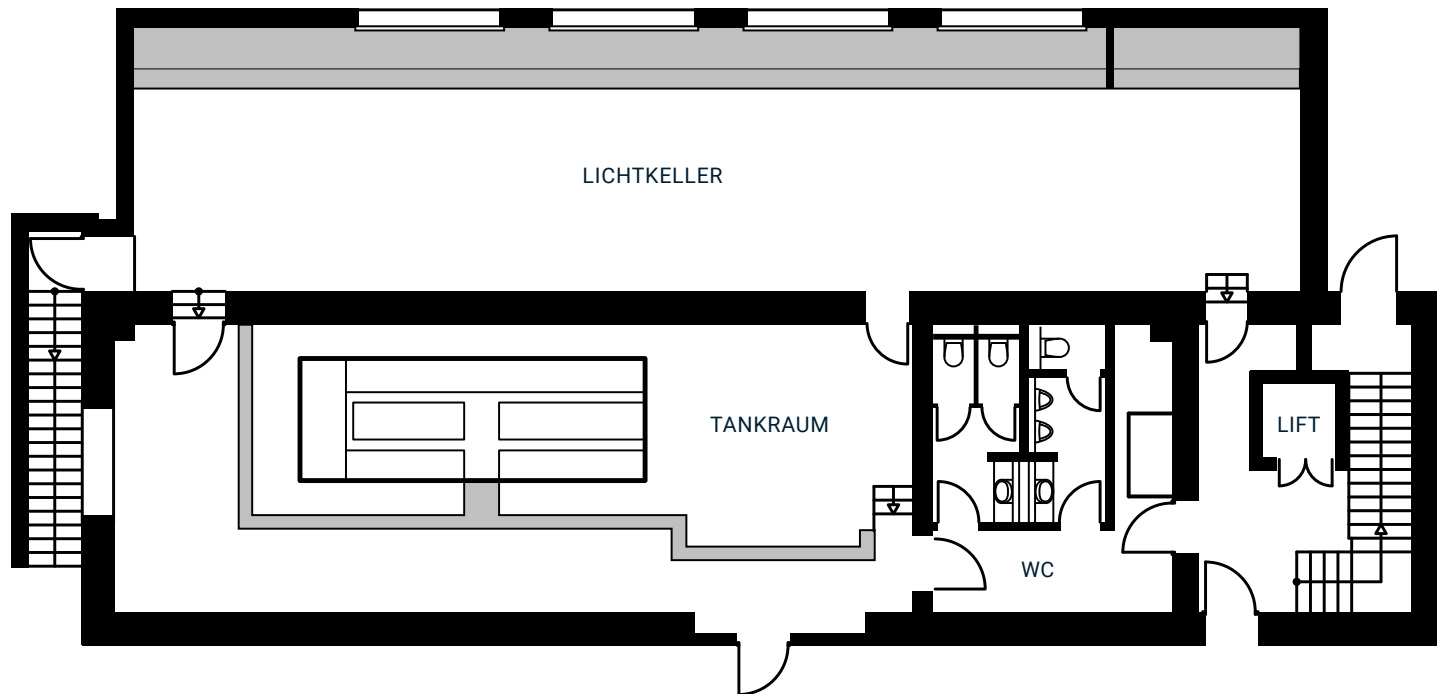

# LICHTKELLER

MALZFABRIK EVENT

+49 30 755 17 125 • [location@malzfabrik.de](mailto:location@malzfabrik.de)

- › **AREA:** 109 m<sup>2</sup> | add. 15 m<sup>2</sup> adjoining areas
- › **HEIGHT:** 3,60 m
- › **LOCATION:** basement of the 'Kachelhaus'
- › **SEMINAR ROOM** with rustic brick walls
- › **IDEAL FOR:** workshops, presentations, small work functions, escape room, production office
- › **CAPACITY:** up to 110 people standing, up to 72 people in row seating
- › **INFRASTRUCTURE:** modern restrooms, WIFI, projector model Optoma EH 500 FullHD DLP – 4700Ansi, projection screen StumpflAV 4:3 (240×180 cm)
- › **TECHNICAL EQUIPMENT:** available on request
- › **RECOMMENDATION:** booking in combination with 'Tankraum'

Its rustic brick walls, concrete floor, tubular form and narrow window façade give the 'Lichtkeller' a distinctive look. Located in the basement of the 'Kachelhaus', this space is fitted with technical equipment ideal for workshops, seminars and presentations.

SANITARY AREA

# LICHTKELLER

- › AREA: 109 m<sup>2</sup> | add. 15 m<sup>2</sup> adjoining areas
- › HEIGHT: 3,60 m
- › LOCATION: basement of the ‚Kachelhaus‘