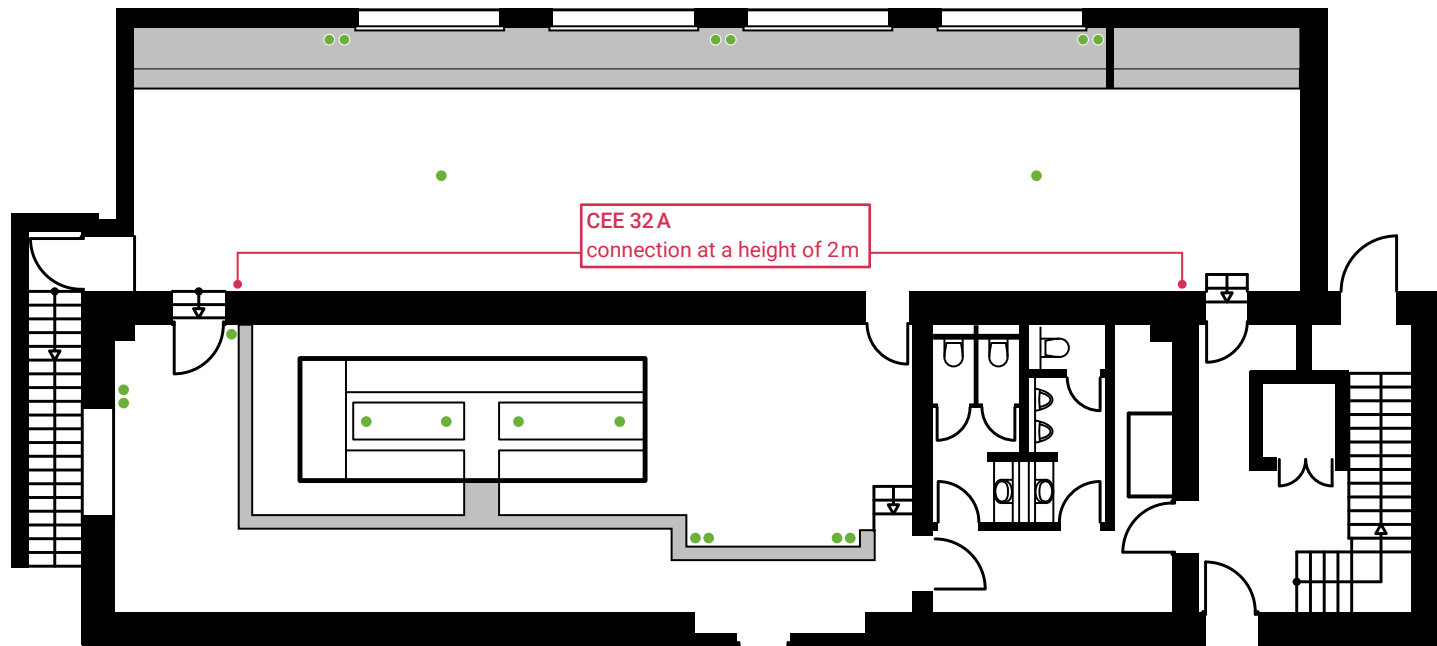

# LICHTKELLER

- › AREA: 109 m<sup>2</sup> | add. 15 m<sup>2</sup> adjoining areas
- › HEIGHT: 3,60 m
- › LOCATION: basement of the ‚Kachelhaus‘

# LICHTKELLER

› AREA: 109 m<sup>2</sup> | add. 15 m<sup>2</sup> adjoining areas

› HEIGHT: 3,60 m

› LOCATION: basement of the ‚Kachelhaus‘

# LICHTKELLER

- › AREA: 109 m<sup>2</sup> | add. 15 m<sup>2</sup> adjoining areas
- › HEIGHT: 3,60 m
- › LOCATION: basement of the ‚Kachelhaus‘

● Schuko 16A