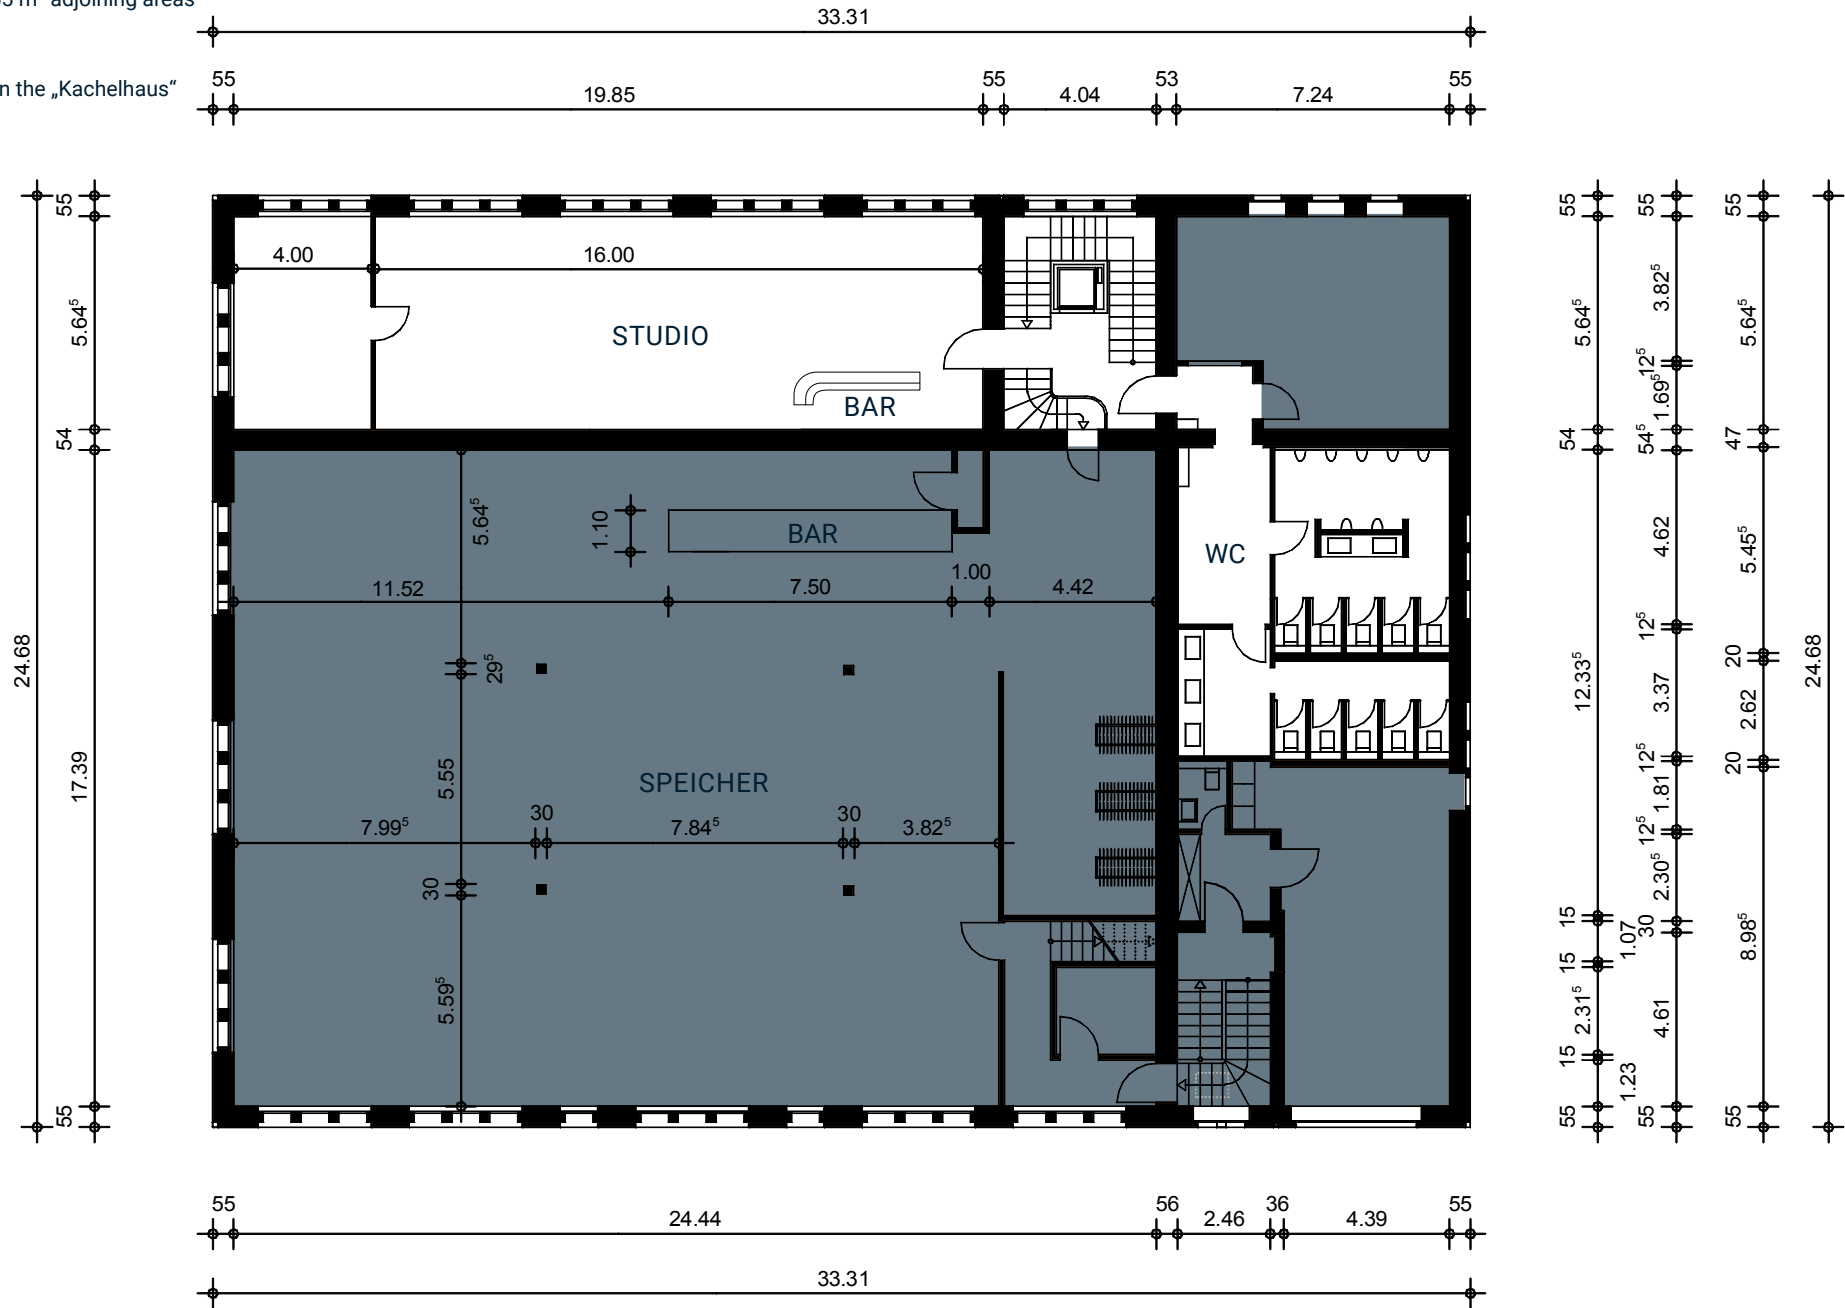

STUDIO

- › AREA: 90 + 24 m² | add. 55 m² adjoining areas
- › HEIGHT: 3,30 m
- › LOCATION: central floor in the „Kachelhaus“

SCALE: 1:200

STUDIO

- › AREA: 90 + 24 m² | add. 55 m² adjoining areas
- › HEIGHT: 3,30 m
- › LOCATION: central floor in the „Kachelhaus“

STUDIO

- › AREA: 90 + 24 m² | add. 55 m² adjoining areas
- › HEIGHT: 3,30 m
- › LOCATION: central floor in the „Kachelhaus“

SCALE: 1:200

GROUND VIEW

KACHELHAUS

- › **Studio** ↗
- › Speicher ↗
- › Maschinenhalle ↗
- › Lichtkeller ↗
- › Tankraum ↗
- › Sonnendeck ↗