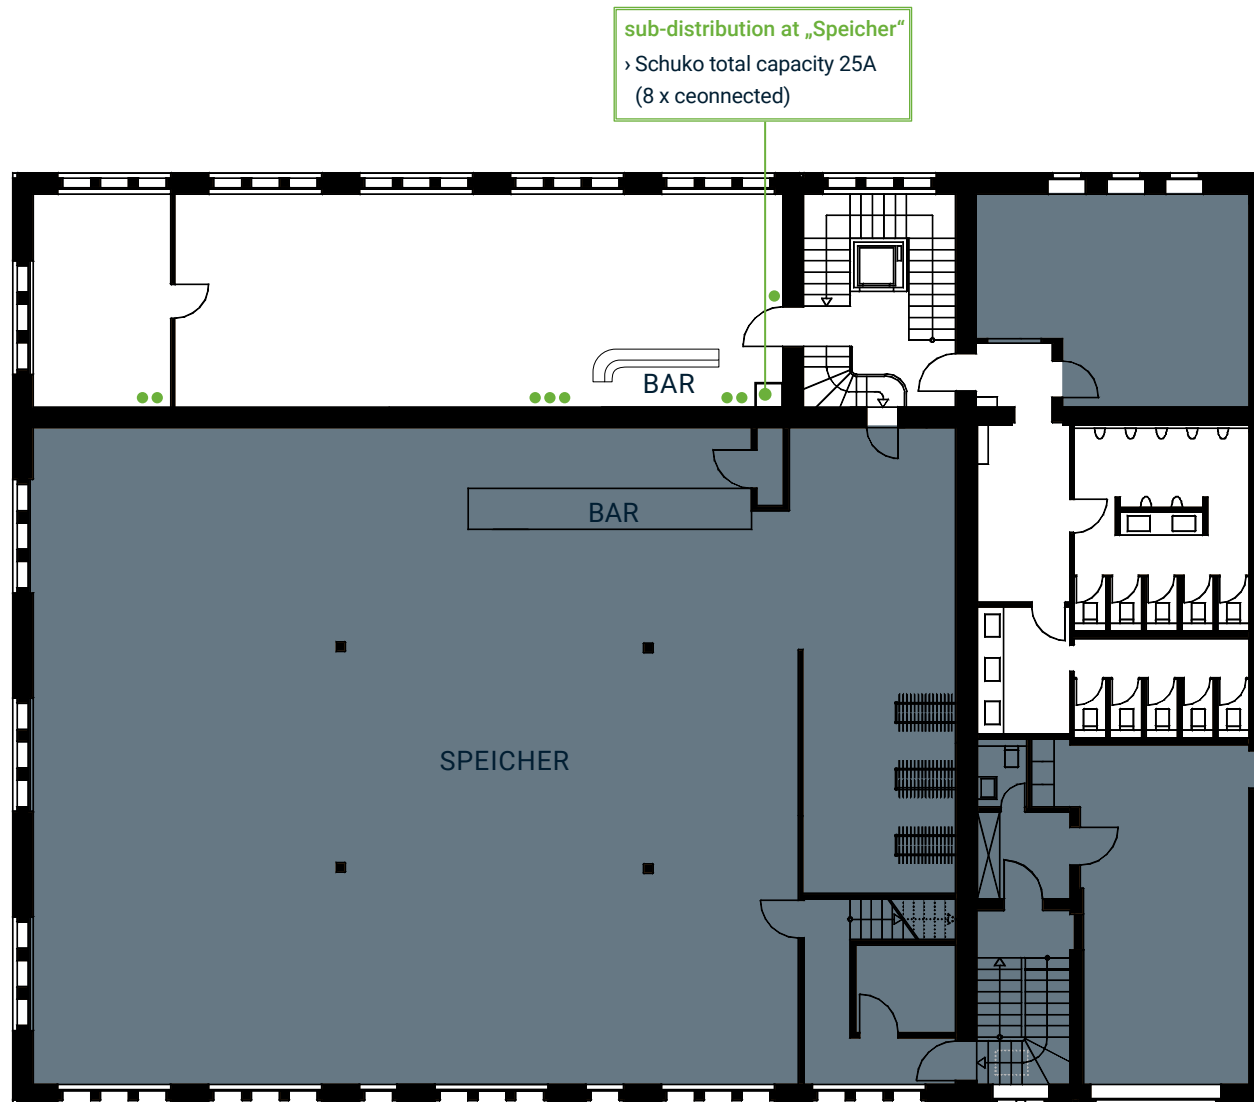

STUDIO

- › AREA: 90 + 24 m² | add. 55 m² adjoining areas
- › HEIGHT: 3,30 m
- › LOCATION: central floor in the „Kachelhaus“

SCALE: 1:200

STUDIO

- › AREA: 90 + 24 m² | add. 55 m² adjoining areas
- › HEIGHT: 3,30 m
- › LOCATION: central floor in the „Kachelhaus“

STUDIO

- › AREA: 90 + 24 m² | add. 55 m² adjoining areas
- › HEIGHT: 3,30 m
- › LOCATION: central floor in the „Kachelhaus“

SCALE: 1:200

GROUND VIEW

KACHELHAUS

- › **Studio** ↗
- › Speicher ↗
- › Maschinenhalle ↗
- › Lichtkeller ↗
- › Tankraum ↗
- › Sonnendeck ↗