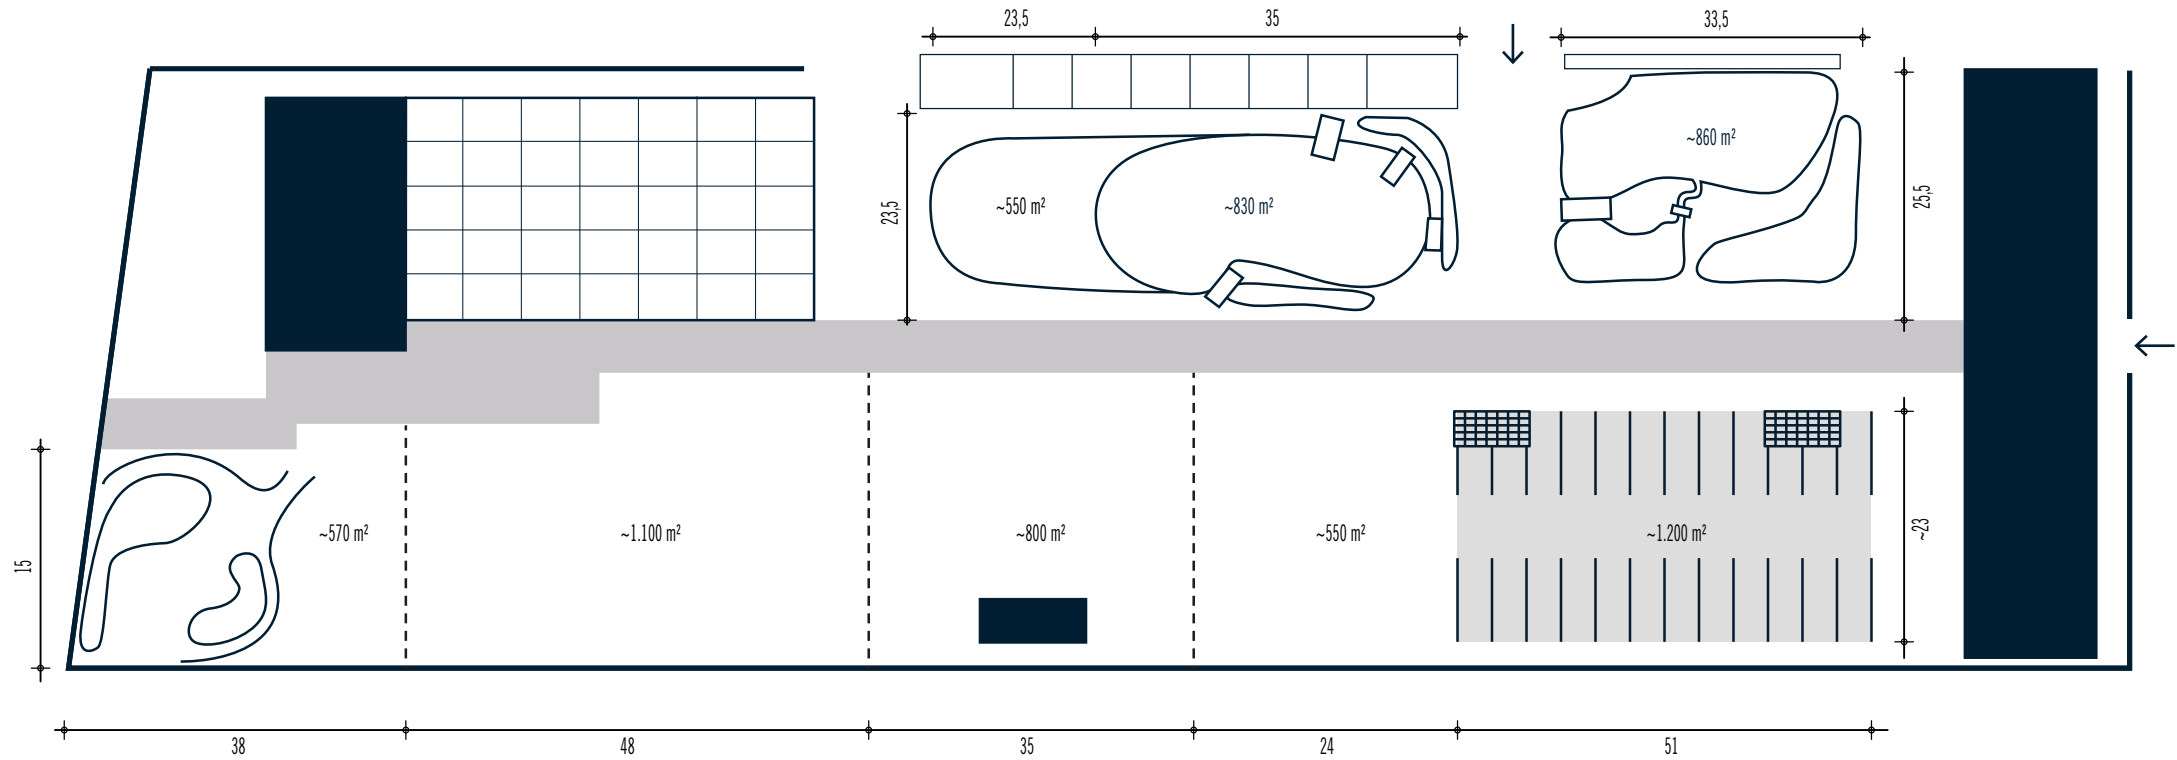

ROSTLAUBE

- › AREA: 13 m² | add. 6 m² terrace
- › HEIGHT: 2,20 m
- › LOCATION: park, directly opposite the beach area

 ROSE ARCHES

 EV CHARGING STATION

ROSTLAUBE

- › AREA: 13 m² | add. 6 m² terrace
- › HEIGHT: 2,20 m
- › LOCATION: park, directly opposite the beach area

ROSTLAUBE

- › AREA: 13 m² | add. 6 m² terrace
- › HEIGHT: 2,20 m
- › LOCATION: park, directly opposite the beach area

GROUND VIEW

OUTDOORS

- › Rostlaube ↗
- › Park ↗
- › Hof ↗
- › Zwischendach ↗
- › Torbögen ↗