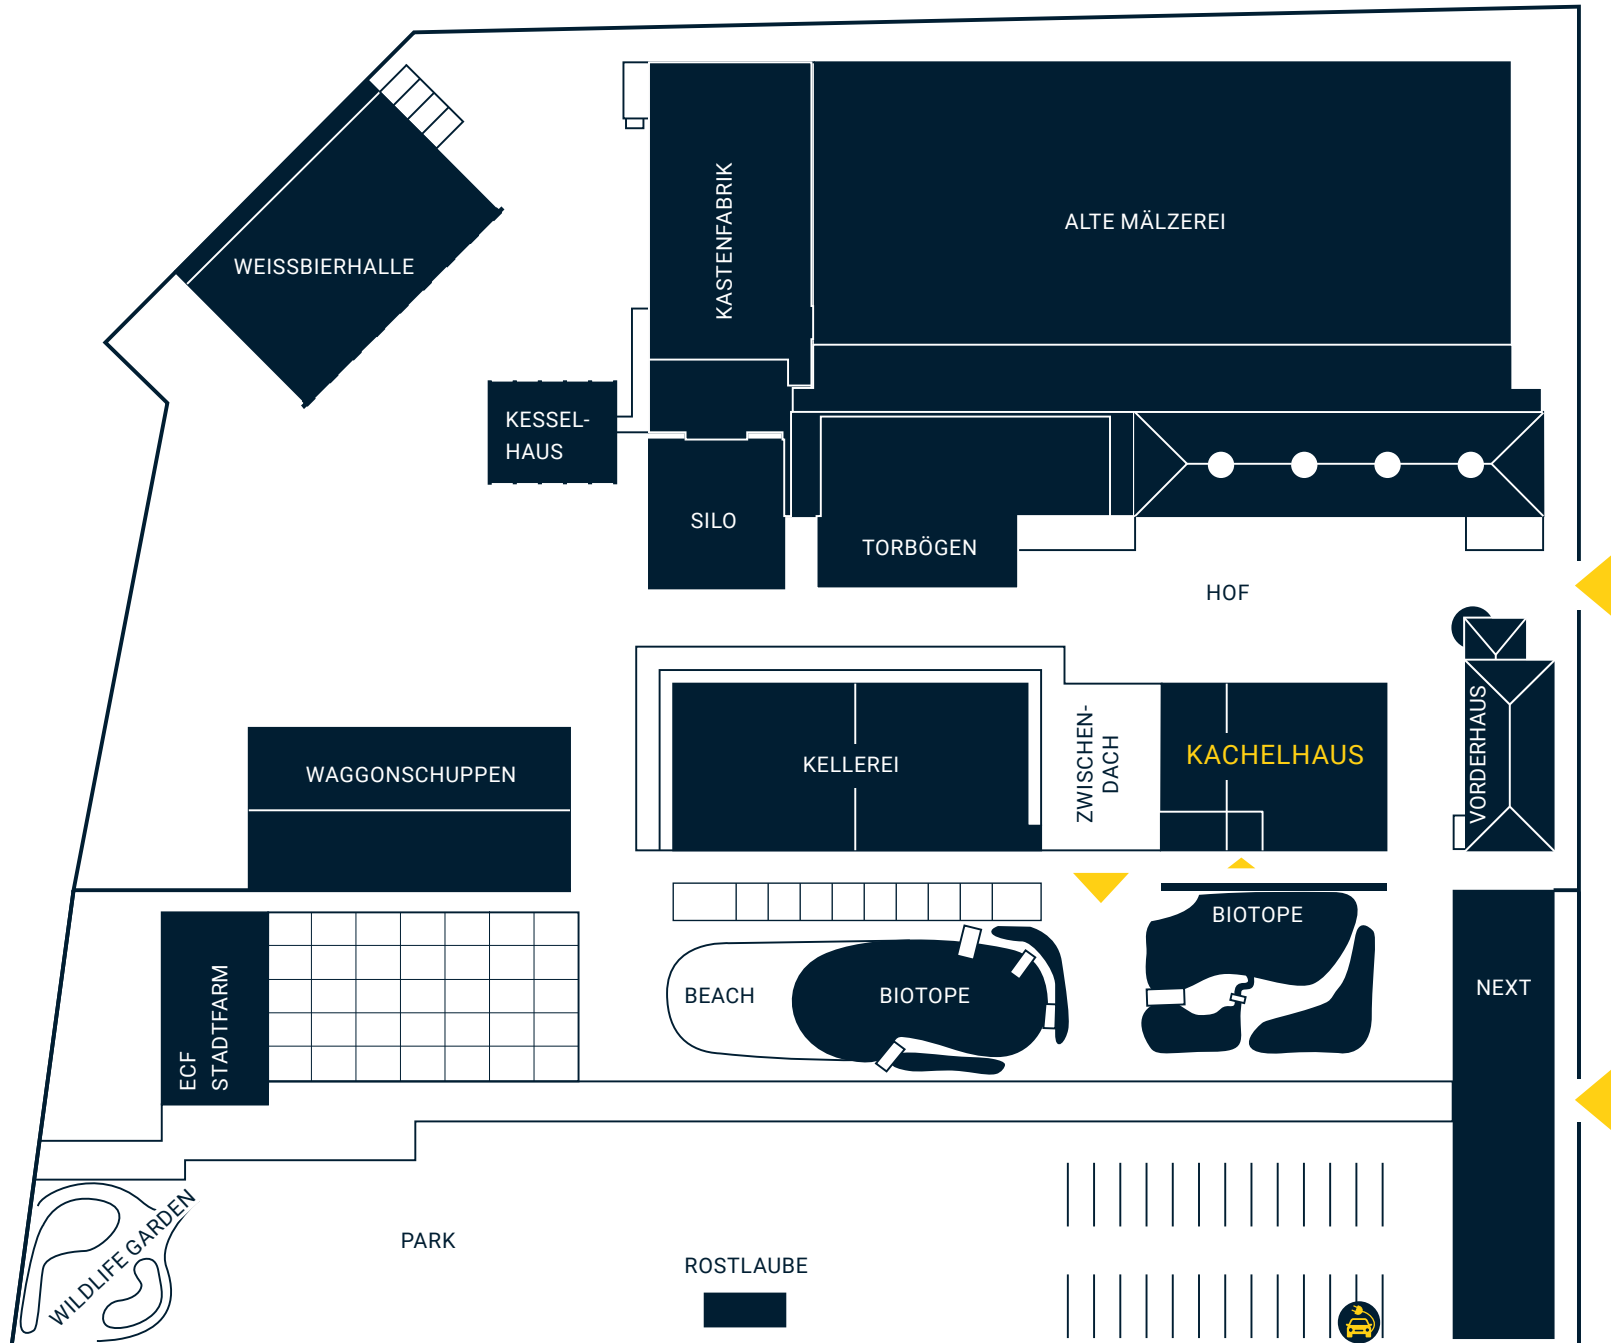

# PARK

› AREA: 5.600 m<sup>2</sup>

 ROSE ARCHES

 EV CHARGING STATION

# PARK

› AREA: 5.600 m<sup>2</sup>

# GROUND VIEW

## KACHELHAUS

- › Maschinenhalle ↗
- › Speicher ↗
- › Studio ↗
- › Lichtkeller ↗
- › Tankraum ↗
- › Sonnendeck ↗