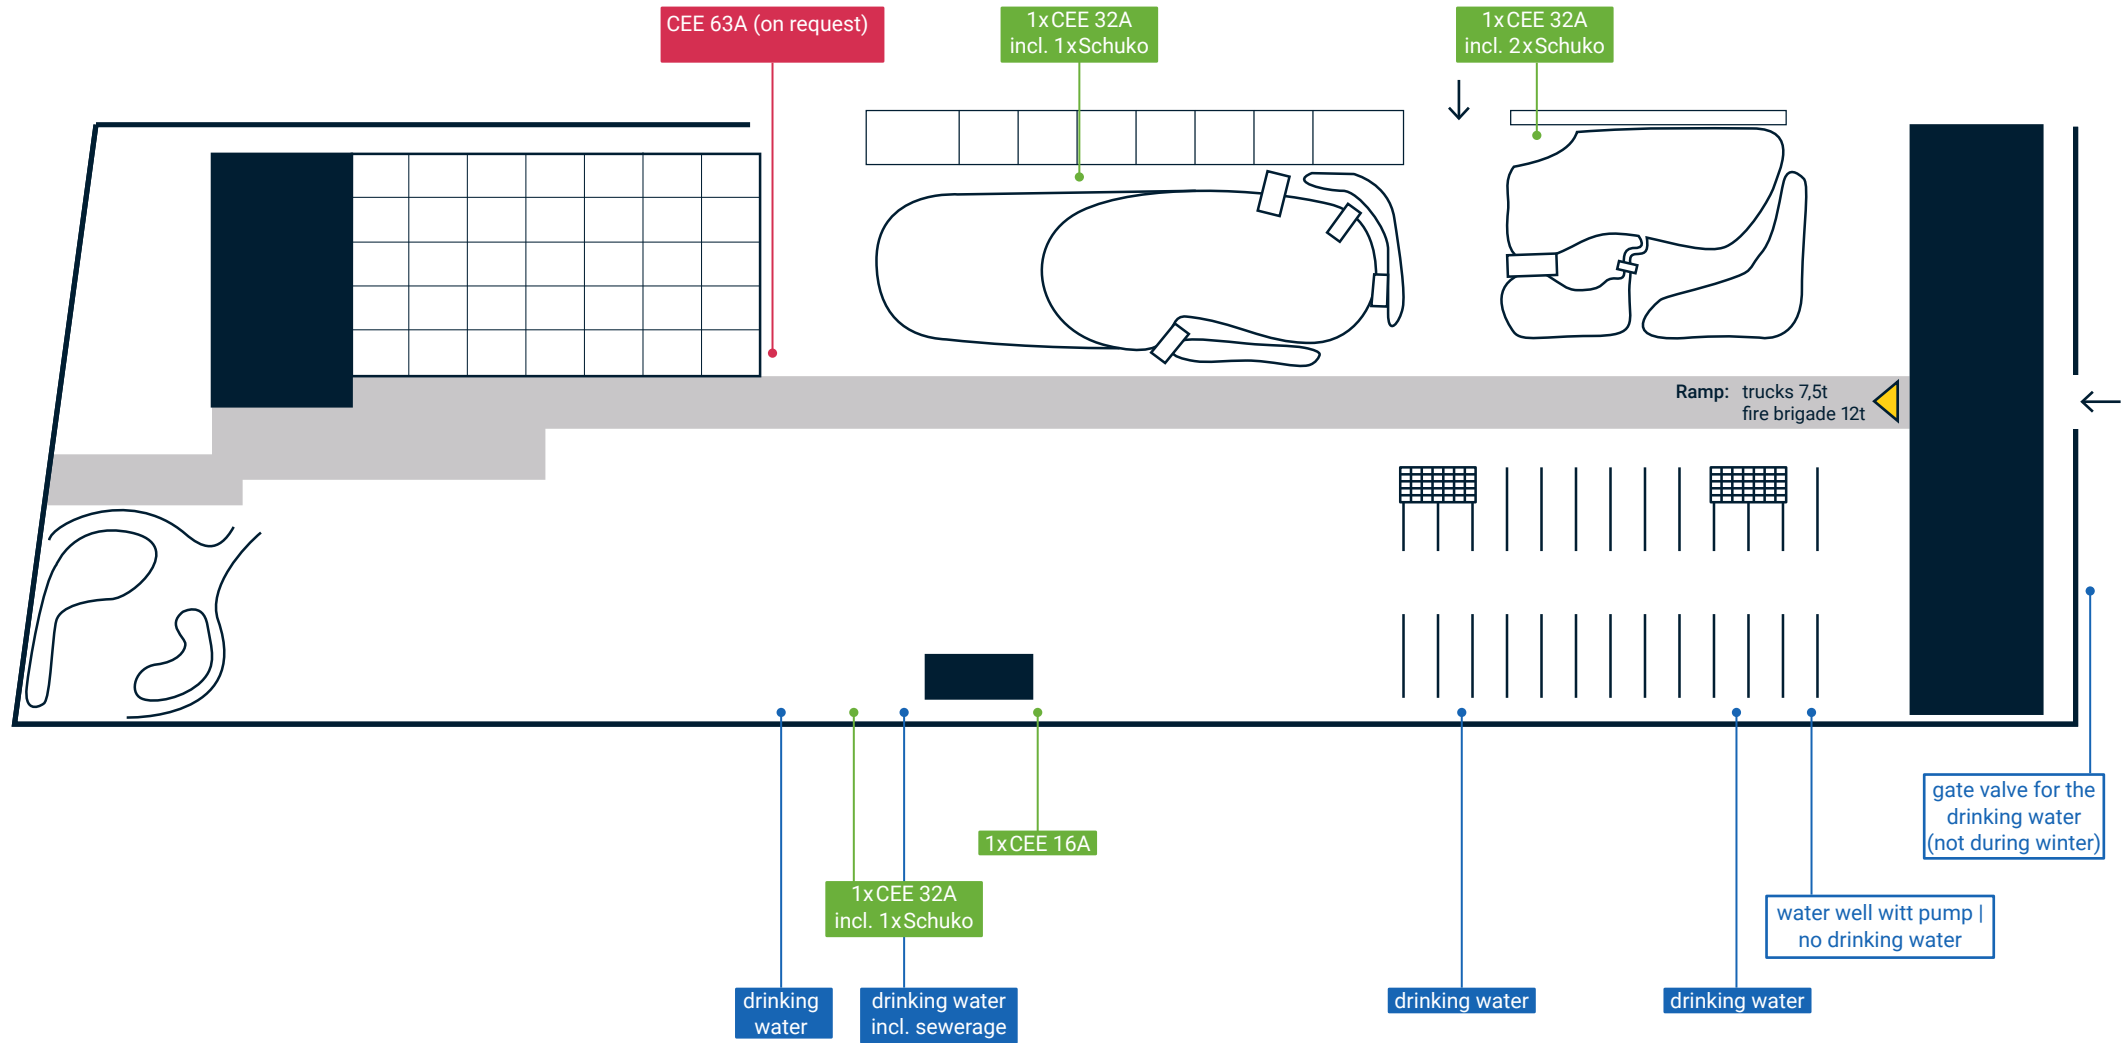

# PARK

› AREA: 5.600 m<sup>2</sup>

 ROSE ARCHES

 EV CHARGING STATION

# PARK

› AREA: 5.600 m<sup>2</sup>

# PARK

› AREA: 5.600 m<sup>2</sup>

› OVERALL LOAD: 32A (less 5kw)

# GROUND VIEW