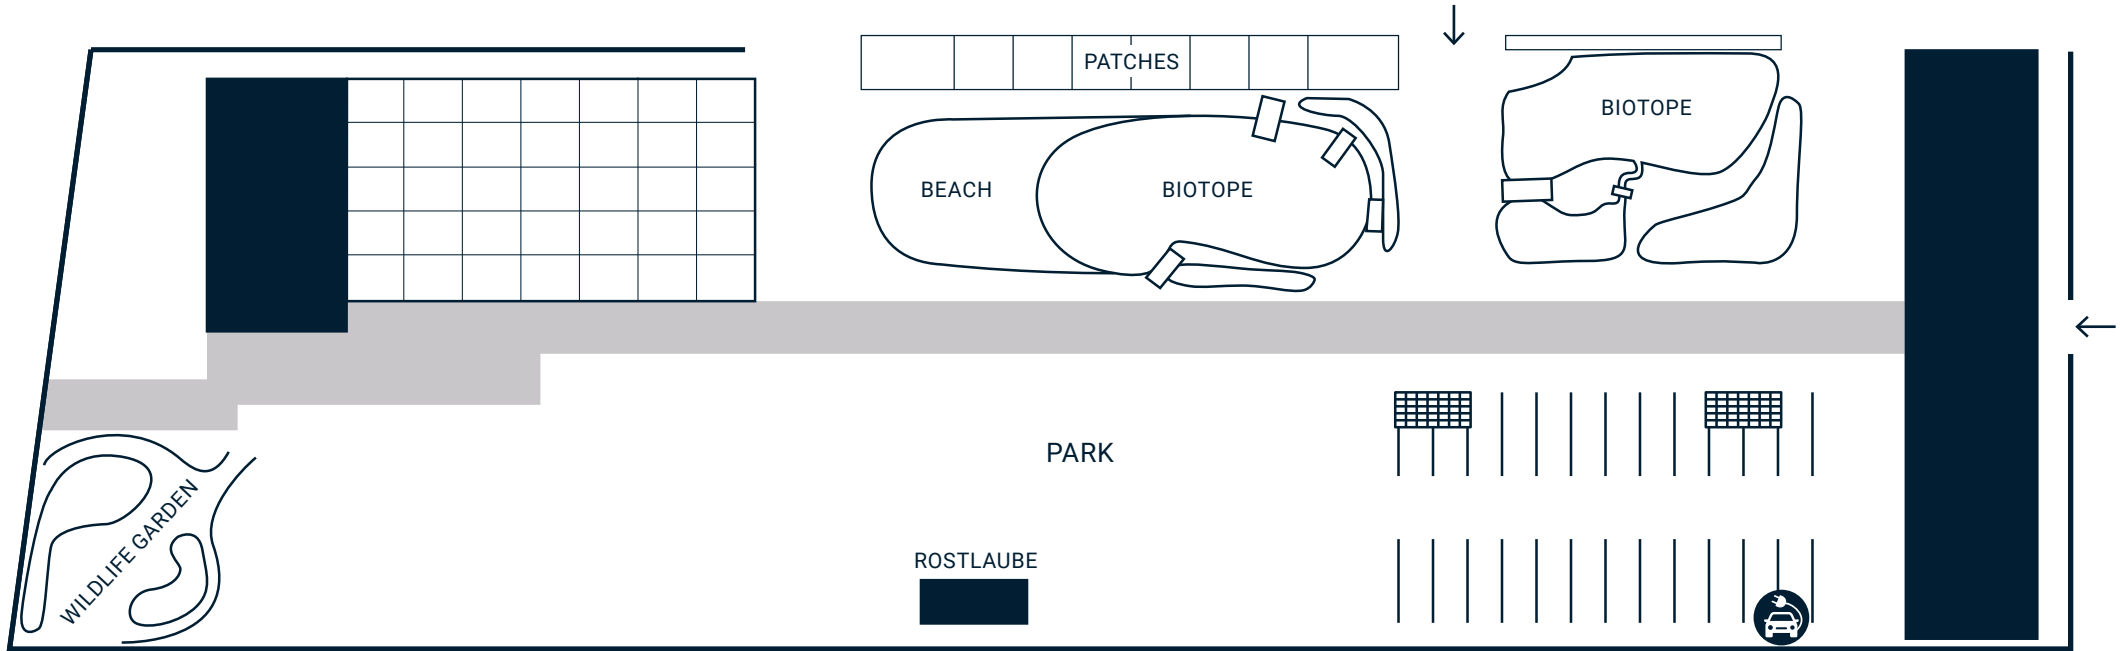

# PARK

› AREA: 5.600 m<sup>2</sup>

 ROSE ARCHES

 EV CHARGING STATION

# PARK

› AREA: 5.600 m<sup>2</sup>

# PARK

› AREA: 5.600 m<sup>2</sup>

› OVERALL LOAD: 32A (less 5kw)