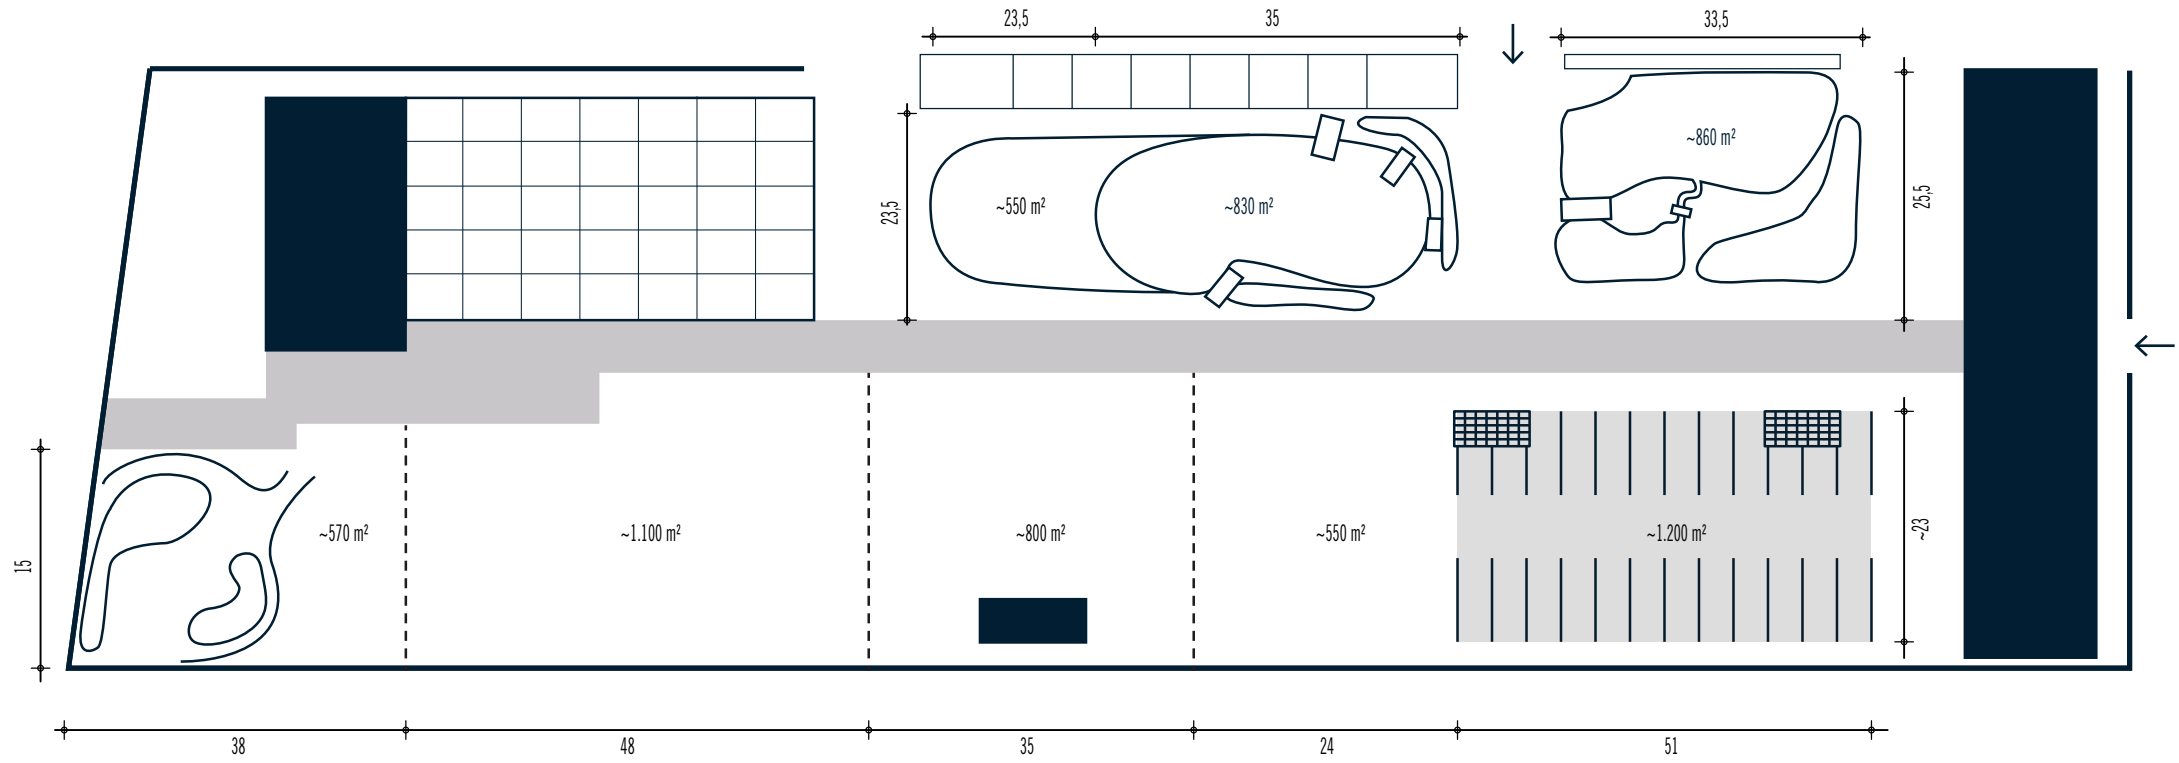

# PARK

› AREA: 5.600 m<sup>2</sup>

 ROSE ARCHES

 EV CHARGING STATION

# PARK

› AREA: 5.600 m<sup>2</sup>

# PARK

› AREA: 5.600 m<sup>2</sup>

› OVERALL LOAD: 32A (less 5kw)