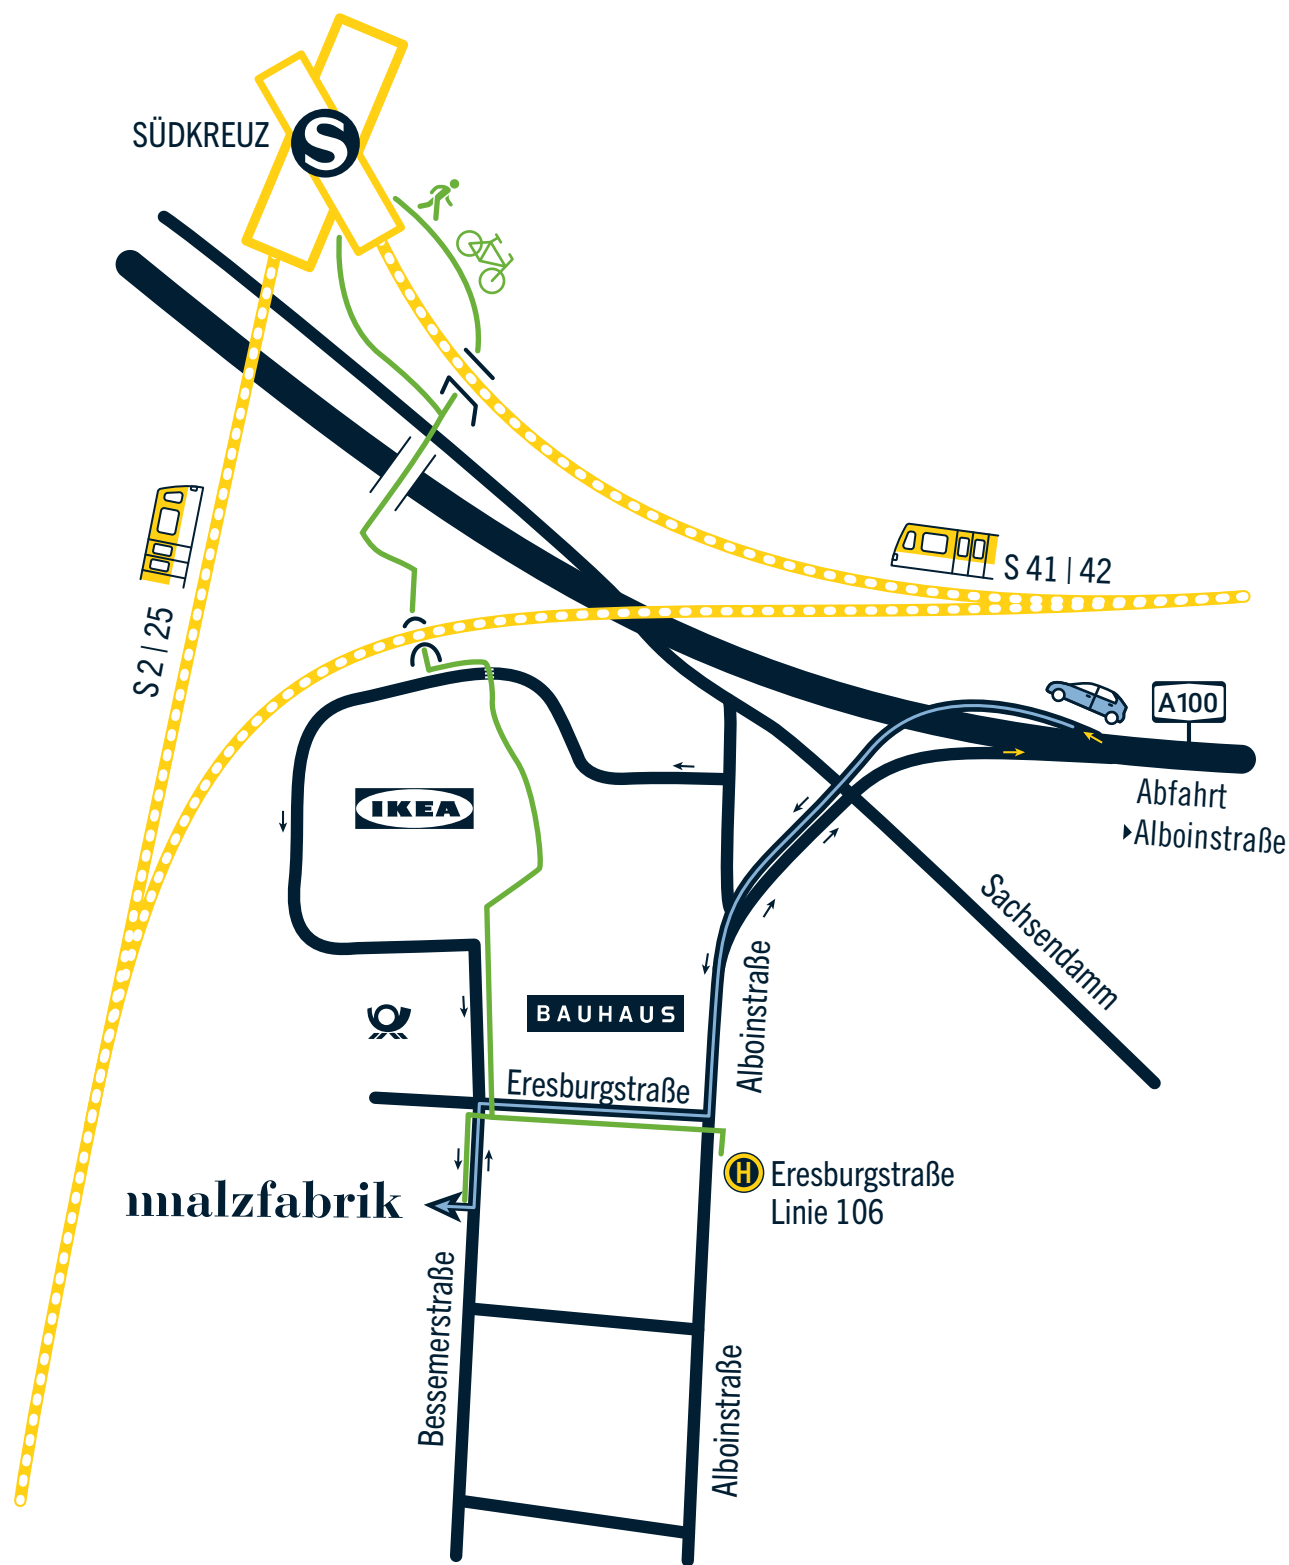

APPROACH

📍 Bessemerstr. 2-14
12103 Berlin

☎ +49 30 755 17 125

🌐 malzfabrik-event.de

✉ location@malzfabrik.de